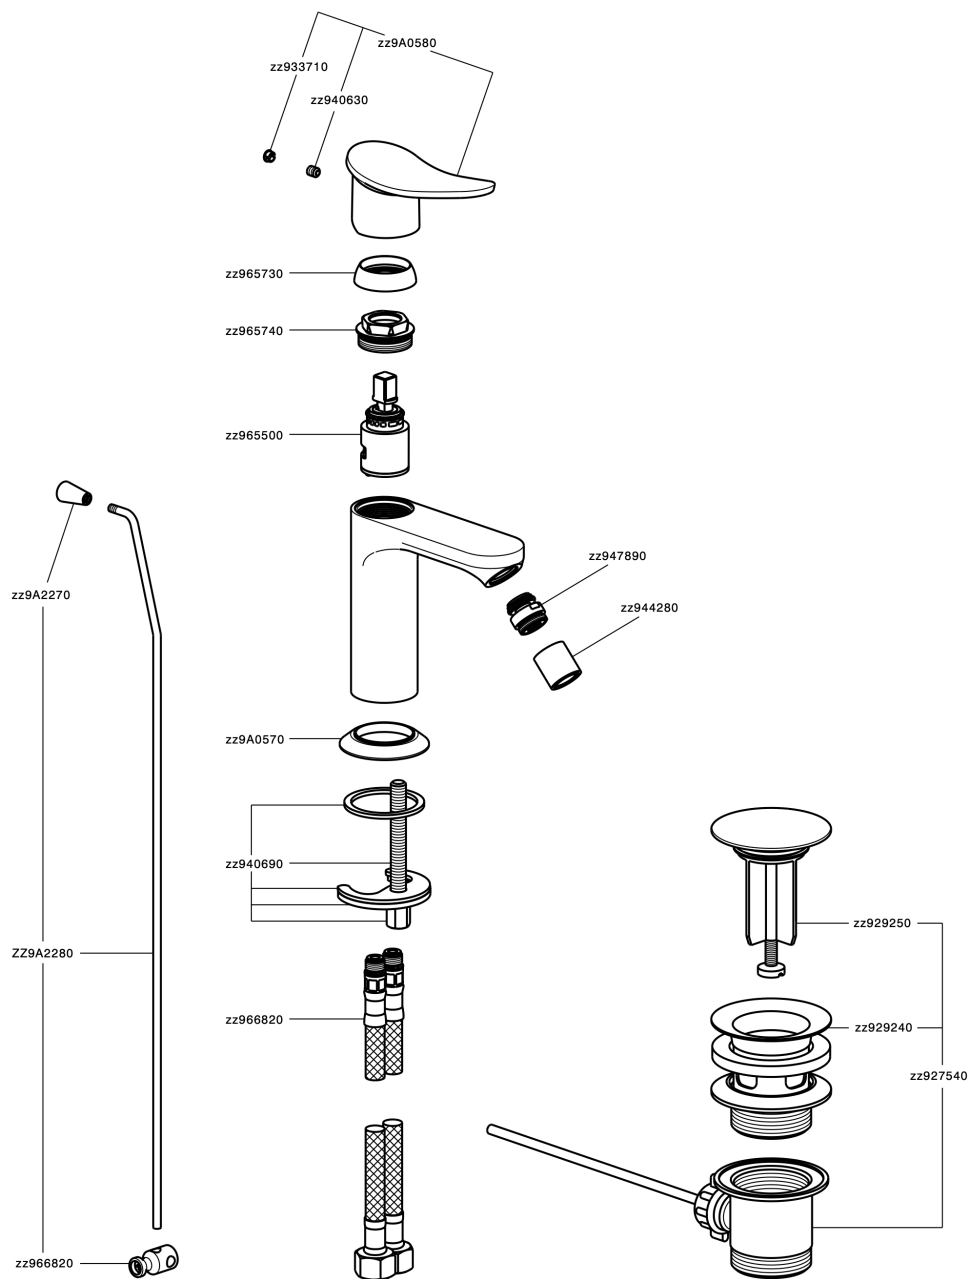

Single lever bidet mixer HARLOCK_HC000554

MODEL **HC000554**

Single lever bidet mixer, with 1" 1/4 automatic pop-up waste, G.3/8" stainless steel flexible hoses

AVAILABLE FINISHINGS

-  **21** 21 Chrome
-  **2P** 2P Rose Gold
-  **2Q** 2Q Black Titanium
-  **40** 40 Matt Black
-  **4Q** 4Q Matt White
-  **6T** 6T Chrome/Matt Black

CHARACTERISTICS

Cartridge Spare Parts **ZZ96550000**

25 mm Cartridge

Single lever bidet mixer HARLOCK_HC000554

HC000554

<https://en.huberitalia.com/single-lever-bidet-mixer-harlock-hc000554>

2026-06-10