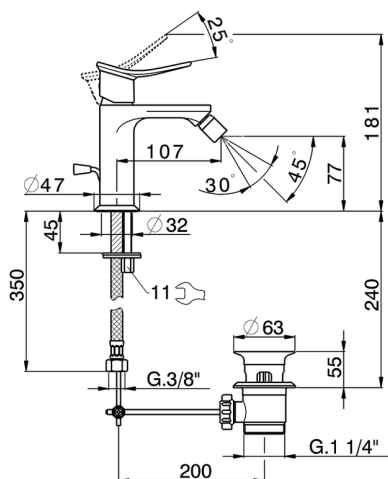

Single lever bidet mixer HARLOCK_HC000554

MODEL **HC000554**

Single lever bidet mixer, with 1" 1/4 automatic pop-up waste, G.3/8" stainless steel flexible hoses

AVAILABLE FINISHINGS

-  **21** 21 Chrome
-  **2P** 2P Rose Gold
-  **2Q** 2Q Black Titanium
-  **40** 40 Matt Black
-  **4Q** 4Q Matt White
-  **6T** 6T Chrome/Matt Black

CHARACTERISTICS

Cartridge Spare Parts **ZZ96550000**

25 mm Cartridge

Single lever bidet mixer HARLOCK_HC000554

HC000554

<https://en.huberitalia.com/single-lever-bidet-mixer-harlock-hc000554>

2026-06-10