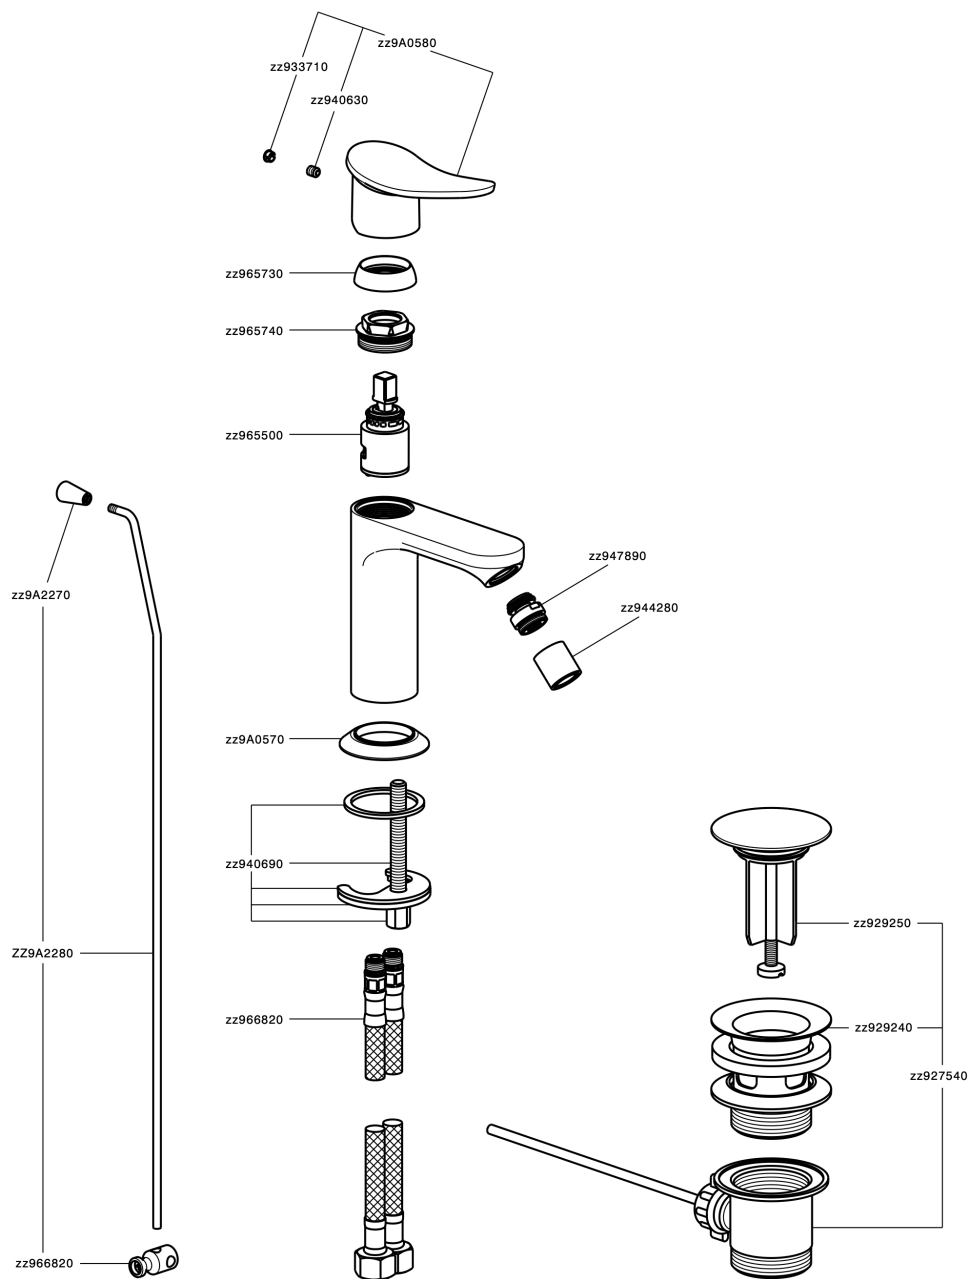

Single lever bidet mixer HARLOCK_HC000554

MODEL **HC000554**

Single lever bidet mixer, with 1" 1/4 automatic pop-up waste, G.3/8" stainless steel flexible hoses

AVAILABLE FINISHINGS

-  **21** 21 Chrome
-  **2P** 2P Rose Gold
-  **2Q** 2Q Black Titanium
-  **40** 40 Matt Black
-  **4Q** 4Q Matt White
-  **6T** 6T Chrome/Matt Black

CHARACTERISTICS

Cartridge Spare Parts **ZZ96550000**

25 mm Cartridge

Single lever bidet mixer HARLOCK_HC000554

HC000554

<https://en.huberitalia.com/single-lever-bidet-mixer-harlock-hc000554>

2026-07-02