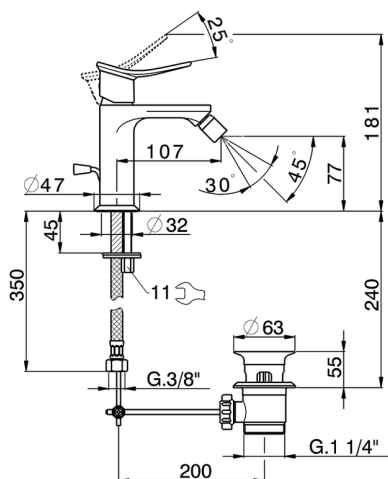

Single lever bidet mixer HARLOCK_HC000554

MODEL **HC000554**

Single lever bidet mixer, with 1" 1/4 automatic pop-up waste, G.3/8" stainless steel flexible hoses

AVAILABLE FINISHINGS

-  **21** 21 Chrome
-  **2P** 2P Rose Gold
-  **2Q** 2Q Black Titanium
-  **40** 40 Matt Black
-  **4Q** 4Q Matt White
-  **6T** 6T Chrome/Matt Black

CHARACTERISTICS

Cartridge Spare Parts **ZZ96550000**

25 mm Cartridge

Single lever bidet mixer HARLOCK_HC000554

HC000554

<https://en.huberitalia.com/single-lever-bidet-mixer-harlock-hc000554>

2026-07-01