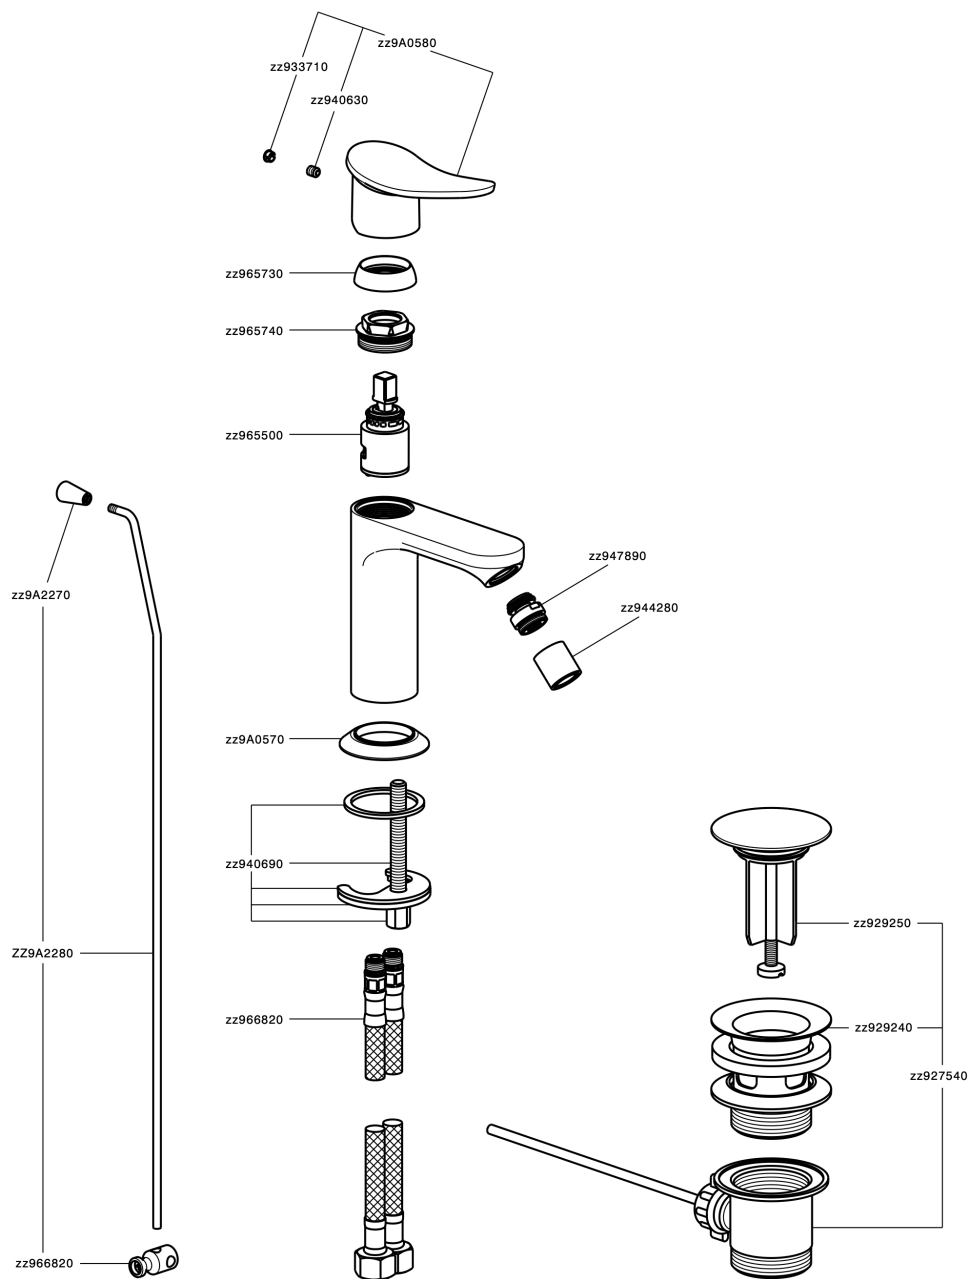

Single lever bidet mixer HARLOCK_HC000554

MODEL **HC000554**

Single lever bidet mixer, with 1" 1/4 automatic pop-up waste, G.3/8" stainless steel flexible hoses

AVAILABLE FINISHINGS

-  **21** 21 Chrome
-  **2P** 2P Rose Gold
-  **2Q** 2Q Black Titanium
-  **40** 40 Matt Black
-  **4Q** 4Q Matt White
-  **6T** 6T Chrome/Matt Black

CHARACTERISTICS

Cartridge Spare Parts **ZZ96550000**

25 mm Cartridge

Single lever bidet mixer HARLOCK_HC000554

HC000554

<https://en.huberitalia.com/single-lever-bidet-mixer-harlock-hc000554>

2026-07-01