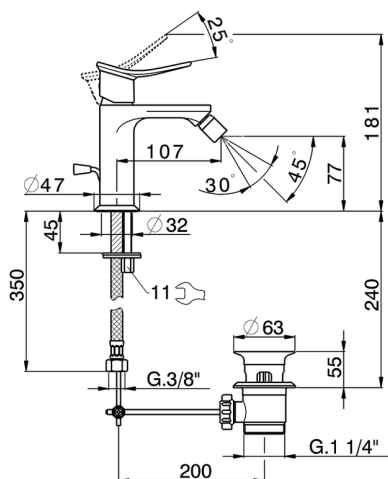

Single lever bidet mixer HARLOCK_HC000554

MODEL **HC000554**

Single lever bidet mixer, with 1" 1/4 automatic pop-up waste, G.3/8" stainless steel flexible hoses

AVAILABLE FINISHINGS

-  **21** 21 Chrome
-  **2P** 2P Rose Gold
-  **2Q** 2Q Black Titanium
-  **40** 40 Matt Black
-  **4Q** 4Q Matt White
-  **6T** 6T Chrome/Matt Black

CHARACTERISTICS

Cartridge Spare Parts **ZZ96550000**

25 mm Cartridge

Single lever bidet mixer HARLOCK_HC000554

HC000554

<https://en.huberitalia.com/single-lever-bidet-mixer-harlock-hc000554>

2026-07-02