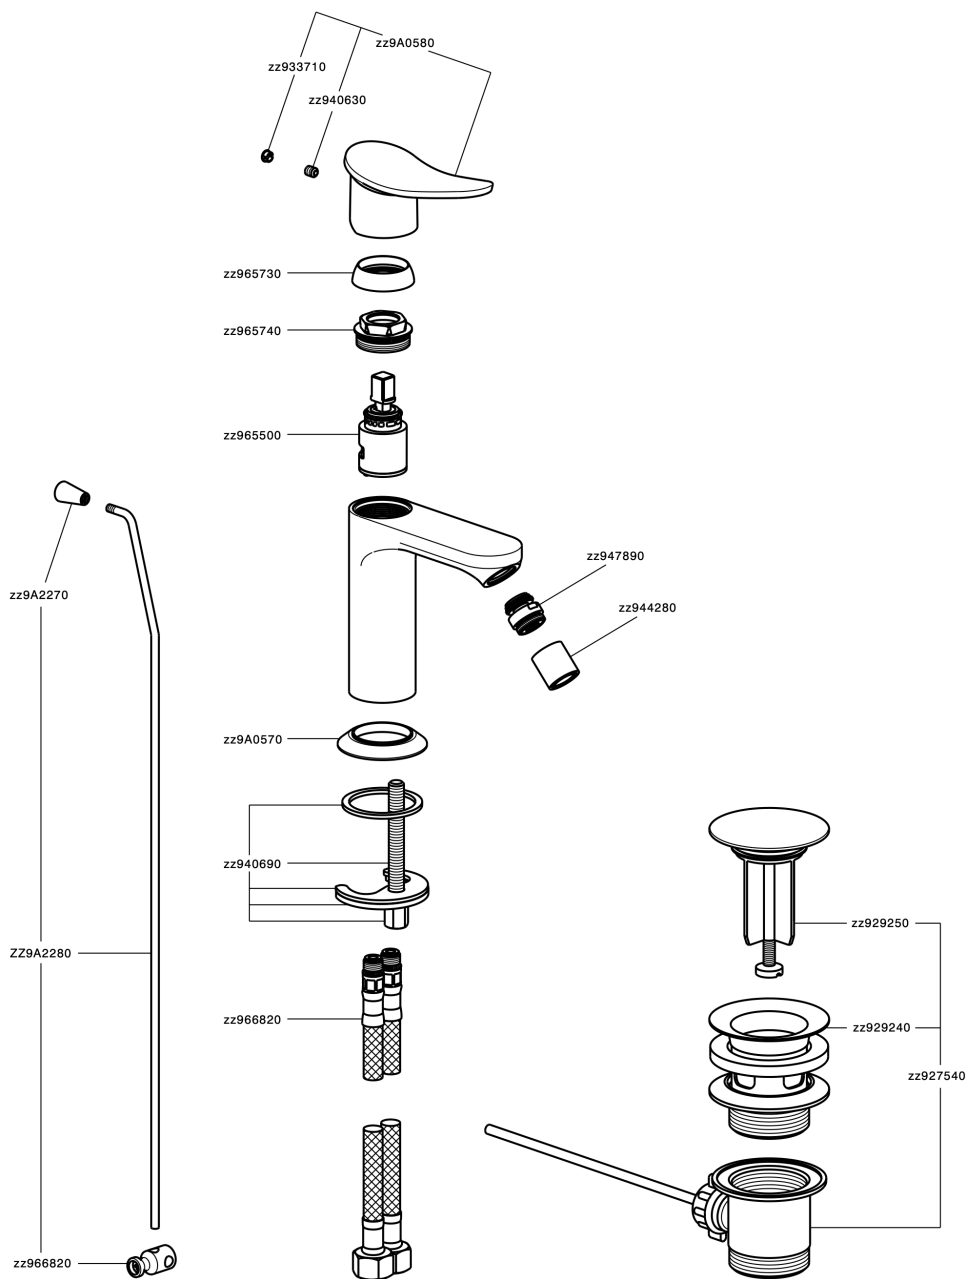

Single lever bidet mixer HARLOCK_HC000554

MODEL **HC000554**

Single lever bidet mixer, with 1" 1/4 automatic pop-up waste, G.3/8" stainless steel flexible hoses

AVAILABLE FINISHINGS

-  **21** 21 Chrome
-  **2P** 2P Rose Gold
-  **2Q** 2Q Black Titanium
-  **40** 40 Matt Black
-  **4Q** 4Q Matt White
-  **6T** 6T Chrome/Matt Black

CHARACTERISTICS

Cartridge Spare Parts **ZZ96550000**

25 mm Cartridge

Single lever bidet mixer HARLOCK_HC000554

HC000554

<https://en.huberitalia.com/single-lever-bidet-mixer-harlock-hc000554>

2026-06-09