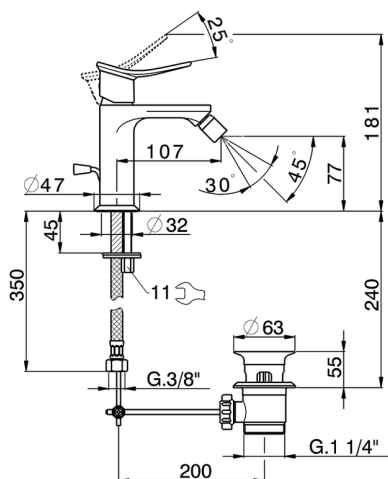

Single lever bidet mixer HARLOCK_HC000554

MODEL **HC000554**

Single lever bidet mixer, with 1" 1/4 automatic pop-up waste, G.3/8" stainless steel flexible hoses

AVAILABLE FINISHINGS

-  **21** 21 Chrome
-  **2P** 2P Rose Gold
-  **2Q** 2Q Black Titanium
-  **40** 40 Matt Black
-  **4Q** 4Q Matt White
-  **6T** 6T Chrome/Matt Black

CHARACTERISTICS

Cartridge Spare Parts **ZZ96550000**

25 mm Cartridge

Single lever bidet mixer HARLOCK_HC000554

HC000554

<https://en.huberitalia.com/single-lever-bidet-mixer-harlock-hc000554>

2026-06-09