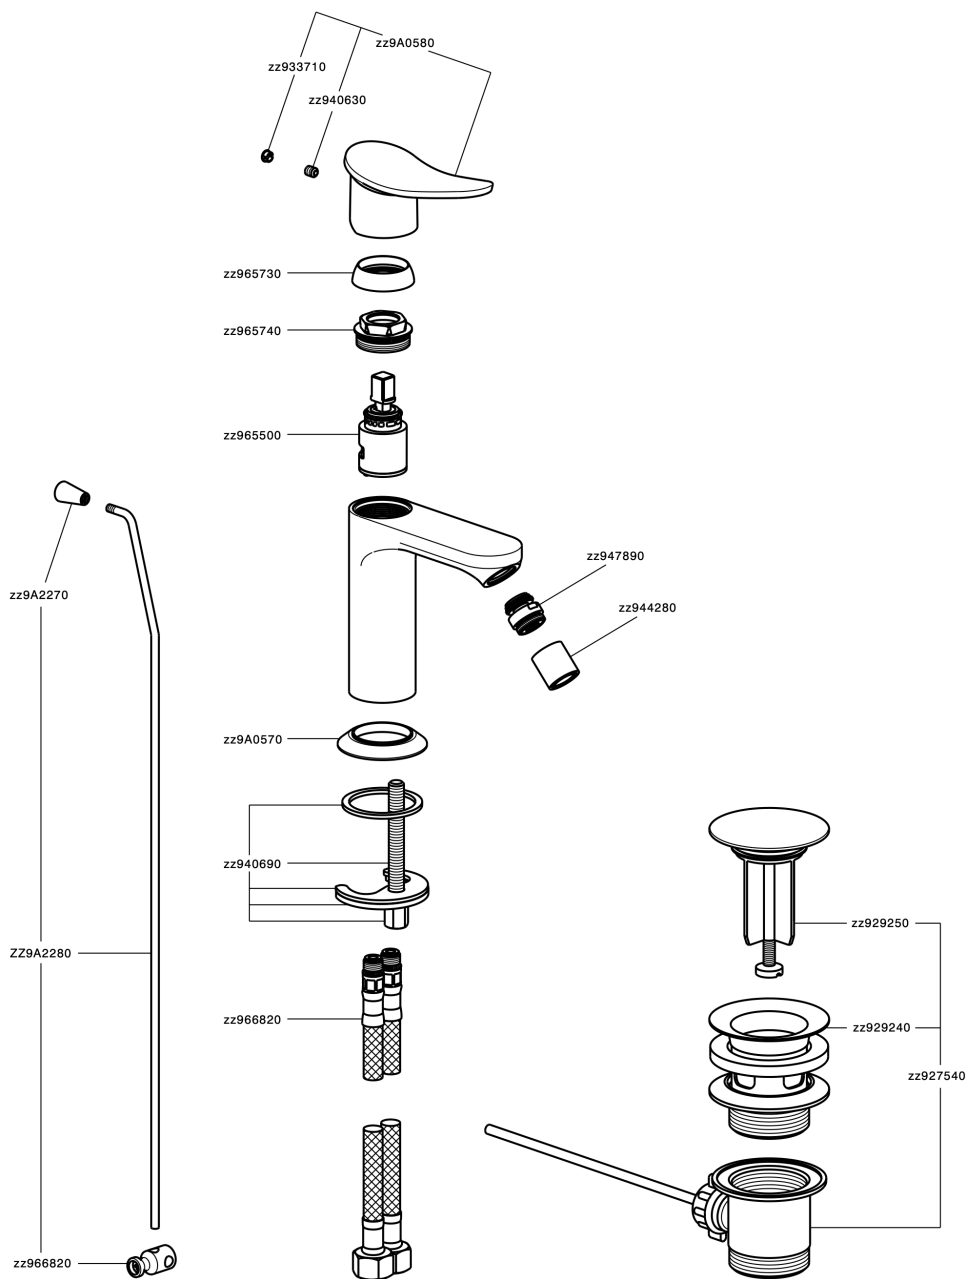

Single lever bidet mixer HARLOCK_HC000554

MODEL **HC000554**

Single lever bidet mixer, with 1" 1/4 automatic pop-up waste, G.3/8" stainless steel flexible hoses

AVAILABLE FINISHINGS

-  **21** 21 Chrome
-  **2P** 2P Rose Gold
-  **2Q** 2Q Black Titanium
-  **40** 40 Matt Black
-  **4Q** 4Q Matt White
-  **6T** 6T Chrome/Matt Black

CHARACTERISTICS

Cartridge Spare Parts **ZZ96550000**

25 mm Cartridge

Single lever bidet mixer HARLOCK_HC000554

HC000554

<https://en.huberitalia.com/single-lever-bidet-mixer-harlock-hc000554>

2026-06-13