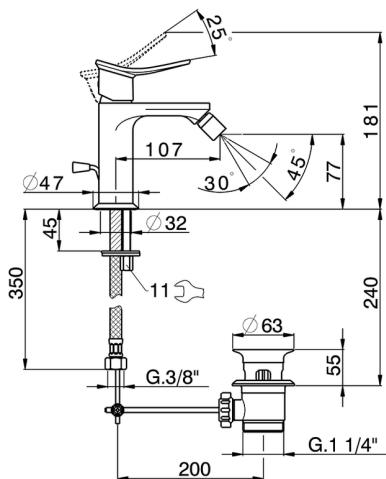

Single lever bidet mixer HARLOCK_HC000554

MODEL **HC000554**

Single lever bidet mixer, with 1" 1/4 automatic pop-up waste, G.3/8" stainless steel flexible hoses

AVAILABLE FINISHINGS

-  **21** 21 Chrome
-  **2P** 2P Rose Gold
-  **2Q** 2Q Black Titanium
-  **40** 40 Matt Black
-  **4Q** 4Q Matt White
-  **6T** 6T Chrome/Matt Black

CHARACTERISTICS

Cartridge Spare Parts **ZZ96550000**

25 mm Cartridge

Single lever bidet mixer HARLOCK_HC000554

HC000554

<https://en.huberitalia.com/single-lever-bidet-mixer-harlock-hc000554>

2026-04-10