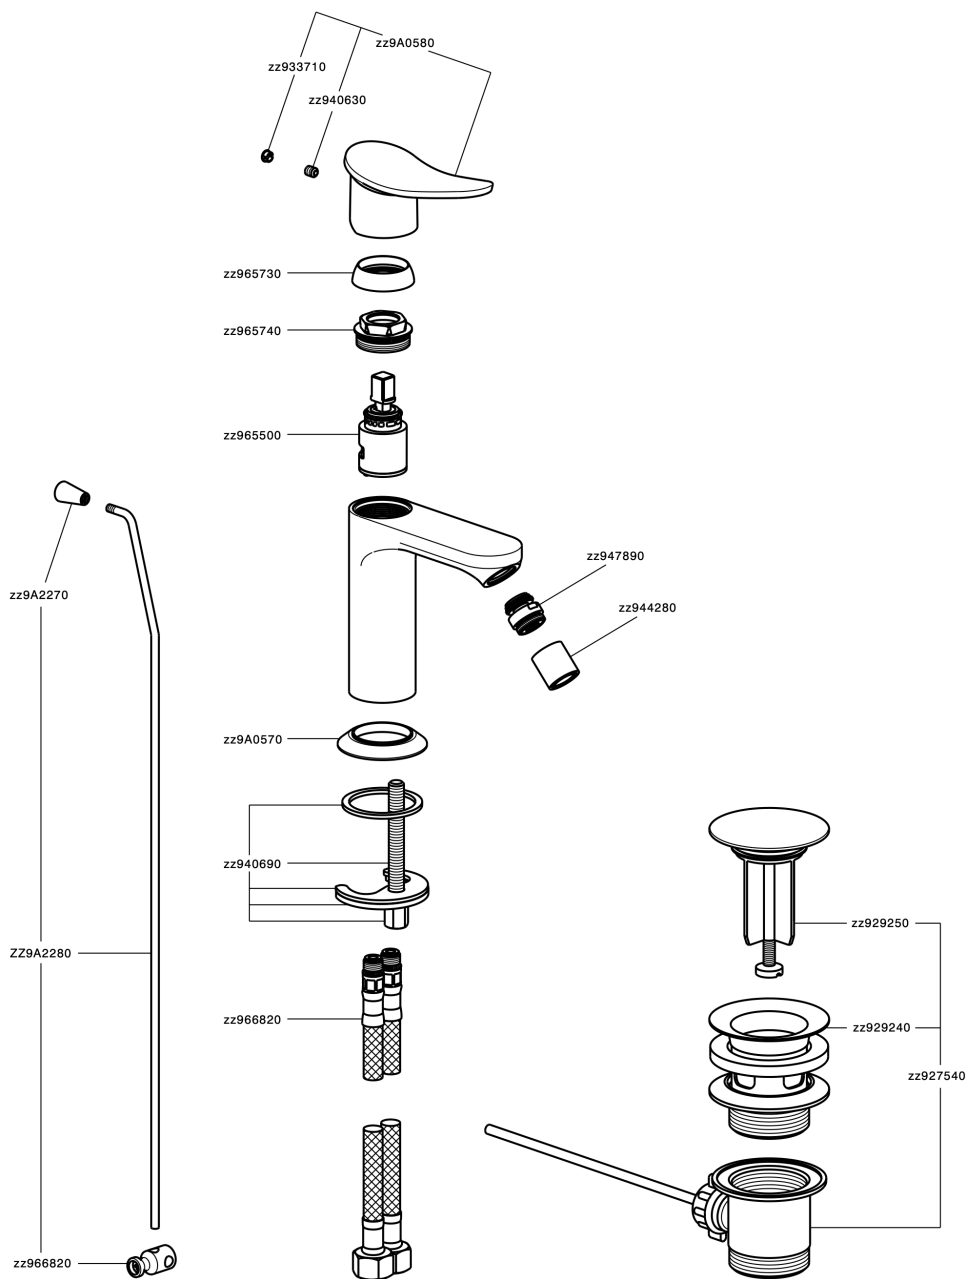

Single lever bidet mixer HARLOCK_HC000554

MODEL **HC000554**

Single lever bidet mixer, with 1" 1/4 automatic pop-up waste, G.3/8" stainless steel flexible hoses

AVAILABLE FINISHINGS

-  **21** 21 Chrome
-  **2P** 2P Rose Gold
-  **2Q** 2Q Black Titanium
-  **40** 40 Matt Black
-  **4Q** 4Q Matt White
-  **6T** 6T Chrome/Matt Black

CHARACTERISTICS

Cartridge Spare Parts **ZZ96550000**

25 mm Cartridge

Single lever bidet mixer HARLOCK_HC000554

HC000554

<https://en.huberitalia.com/single-lever-bidet-mixer-harlock-hc000554>

2026-04-10