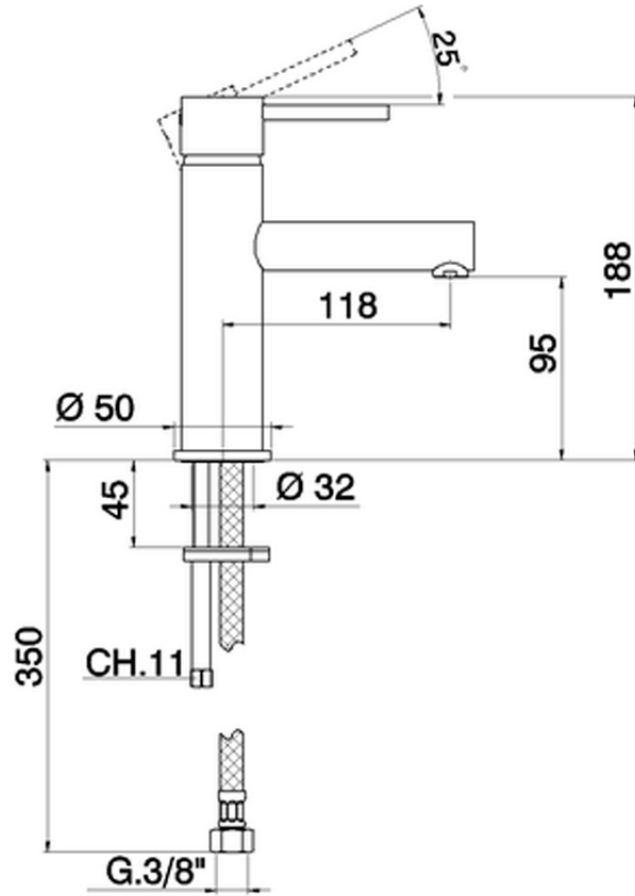

## Single lever 'large' washbasin mixer TRATTO EVO\_TV000500

TV000500

<https://en.huberitalia.com/single-lever-large-washbasin-mixer-tratto-evo-tv000500>

2024-12-18