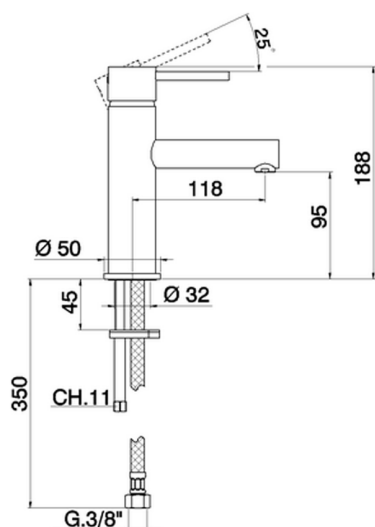

## Single lever 'large' washbasin mixer TRATTO EVO\_TV000500

MODEL **TV000500**

Single lever 'large' washbasin mixer, without waste, G.3/8" stainless steel flexible hoses

AVAILABLE FINISHINGS

CHARACTERISTICS

Cartridge Spare Parts **ZZ95435000**

**35 mm Cartridge**

### EcoStop

EcoStop feature limits water flow to approximately 50% of maximum output with one point of resistance on setting. Push slightly past the middle stop only when full water output is required. This will save water up to 50%.