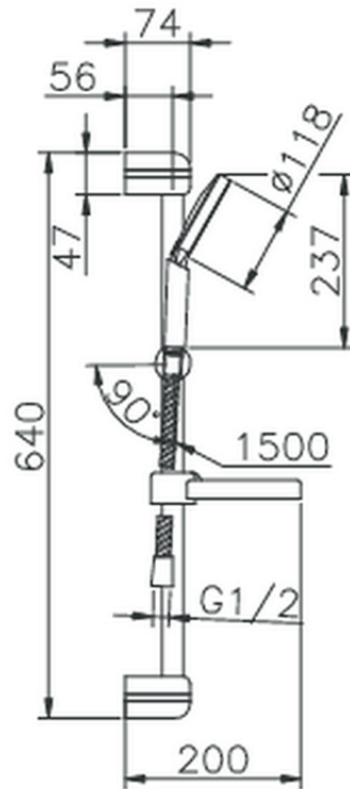

Sylt showerset SHOWER_62.16H.

62.16H.

<https://en.huberitalia.com/sylt-showerset-shower-62-16h>

2024-11-15