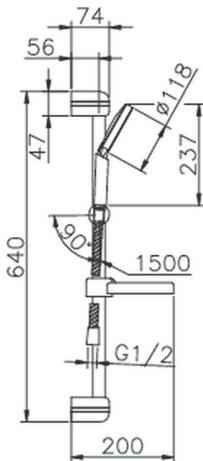

Sylt showerset SHOWER_62.16H.

MODEL **62.16H.**

Showerset, 64 cm Sliding rail bar with bracket, ABS
One Spray handshower D.118 mm, 150 cm Brass
flexible hose

AVAILABLE FINISHINGS

CR CR Chrome

CHARACTERISTICS