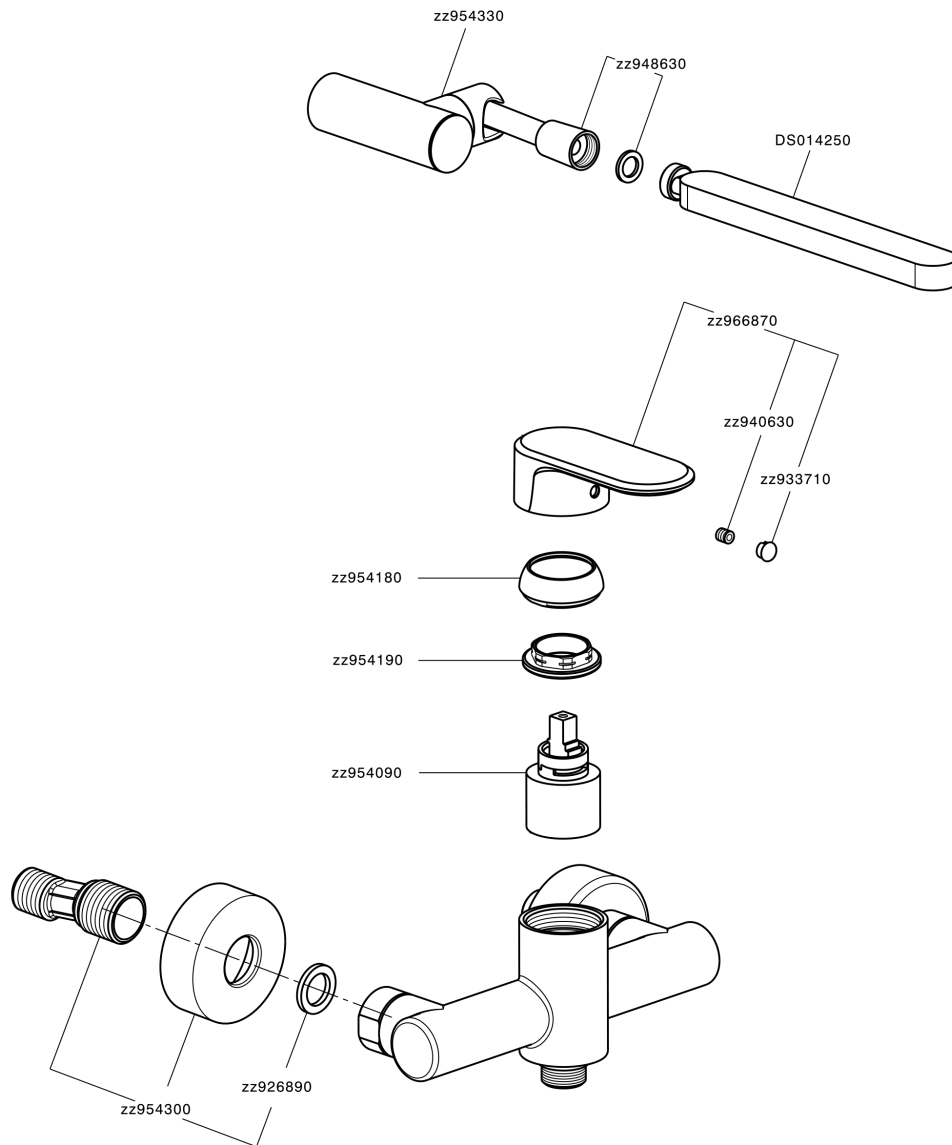

Single lever shower mixer, with shower set LEVITY_LY000450

LY000450

<https://en.huberitalia.com/single-lever-shower-mixer-with-shower-set-levity-ly000450>

2026-04-08