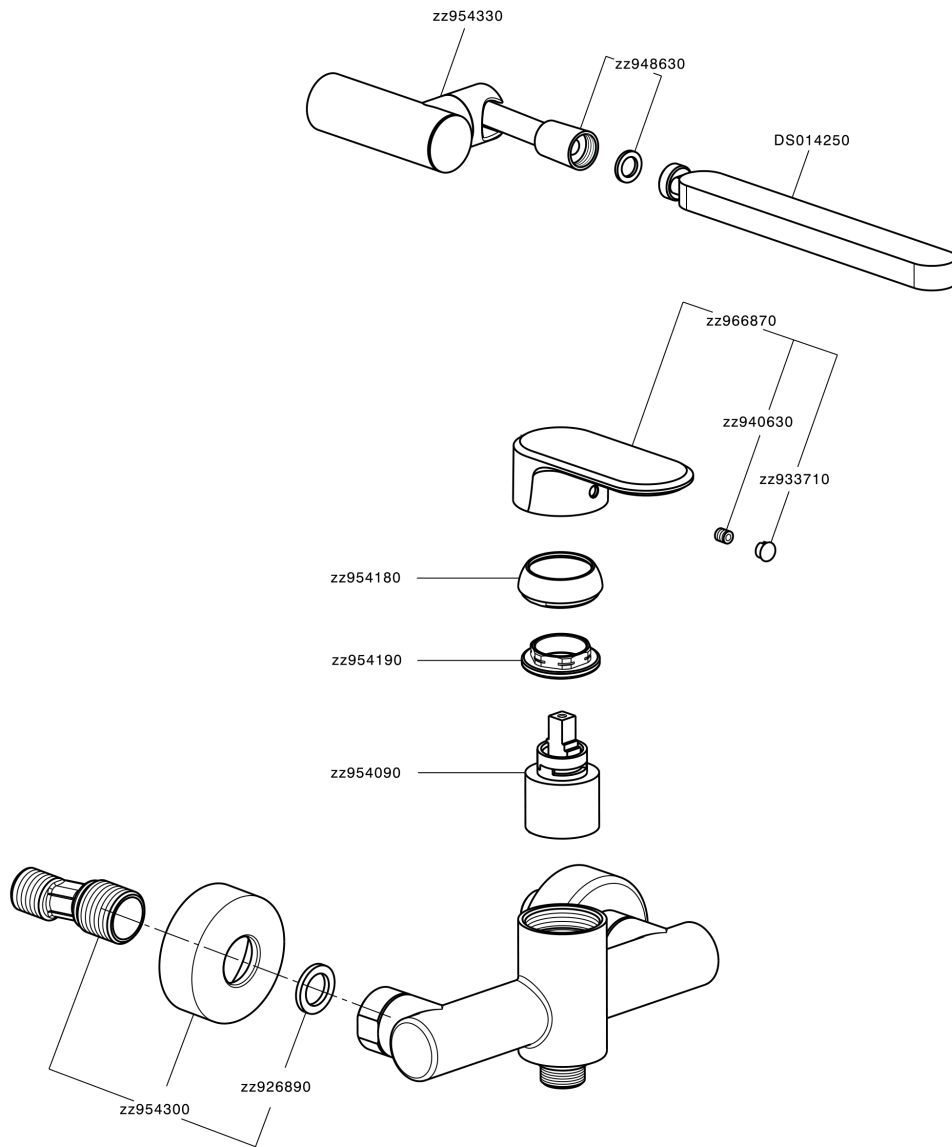

Single lever shower mixer, with shower set LEVITY_LY000450

LY000450

<https://en.huberitalia.com/single-lever-shower-mixer-with-shower-set-levity-ly000450>

2026-05-15