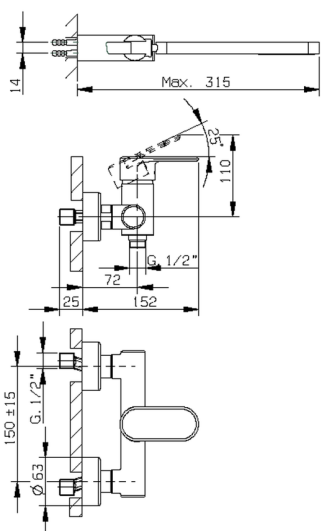

## Single lever shower mixer, with shower set LEVITY\_LY000450

MODEL **LY000450**

Single lever shower mixer, with shower set, wall mounted adjustable handshower bracket, minimalistic one spray flat handshower ABS, 150 cm smooth SUPREME Flexible Hose

### CHARACTERISTICS

Cartridge Spare Parts **ZZ95409000**

**35 mm Cartridge**