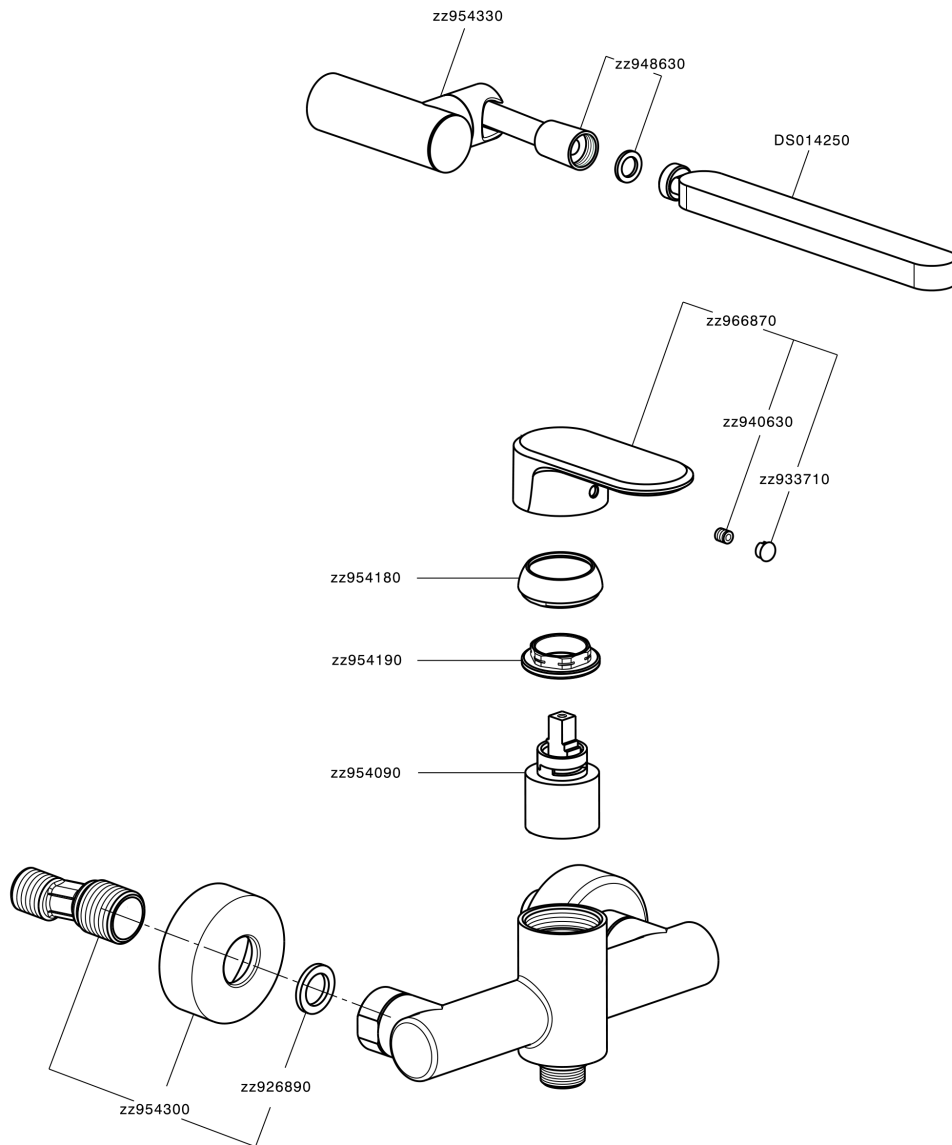

Single lever shower mixer, with shower set LEVITY_LY000450

LY000450

<https://en.huberitalia.com/single-lever-shower-mixer-with-shower-set-levity-ly000450>

2026-04-06