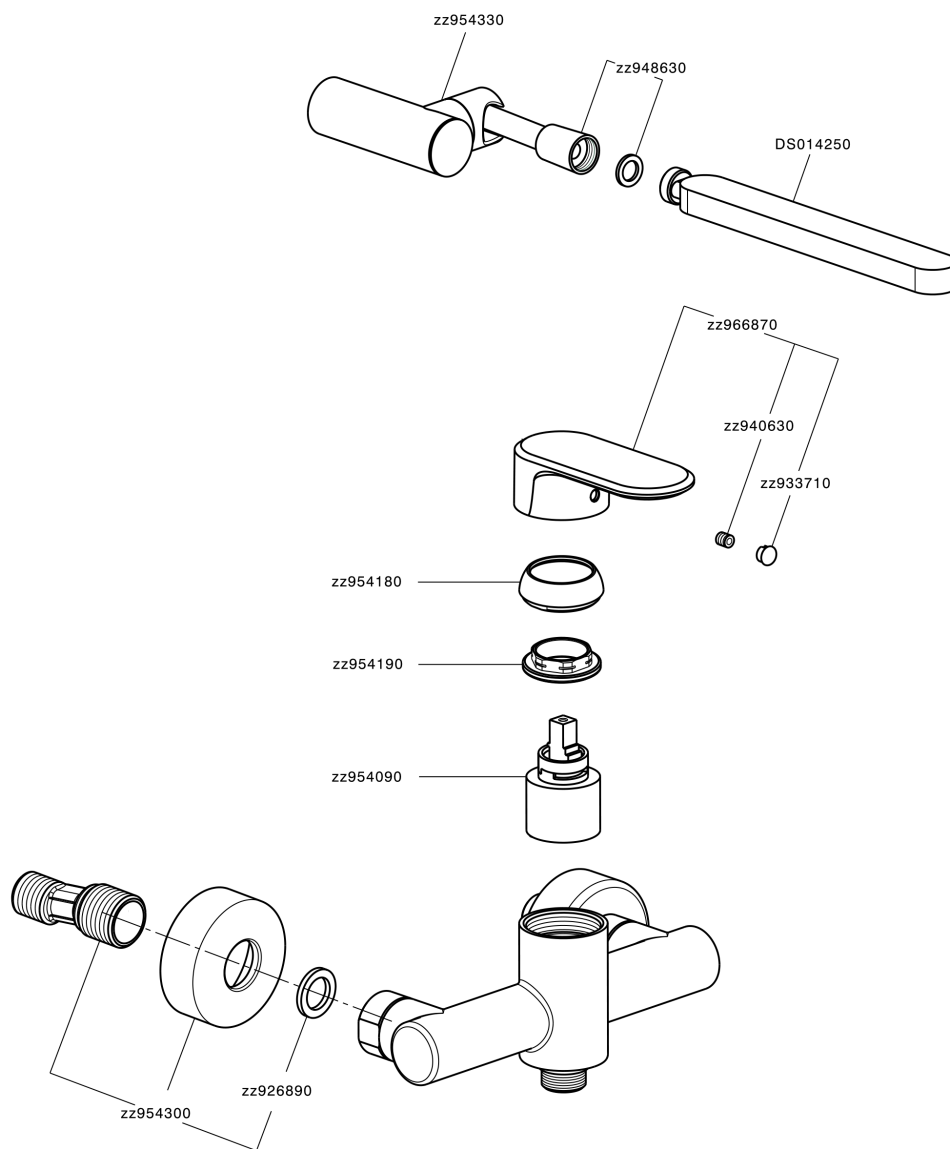

Single lever shower mixer, with shower set LEVITY_LY000450

LY000450

<https://en.huberitalia.com/single-lever-shower-mixer-with-shower-set-levity-ly000450>

2026-06-27