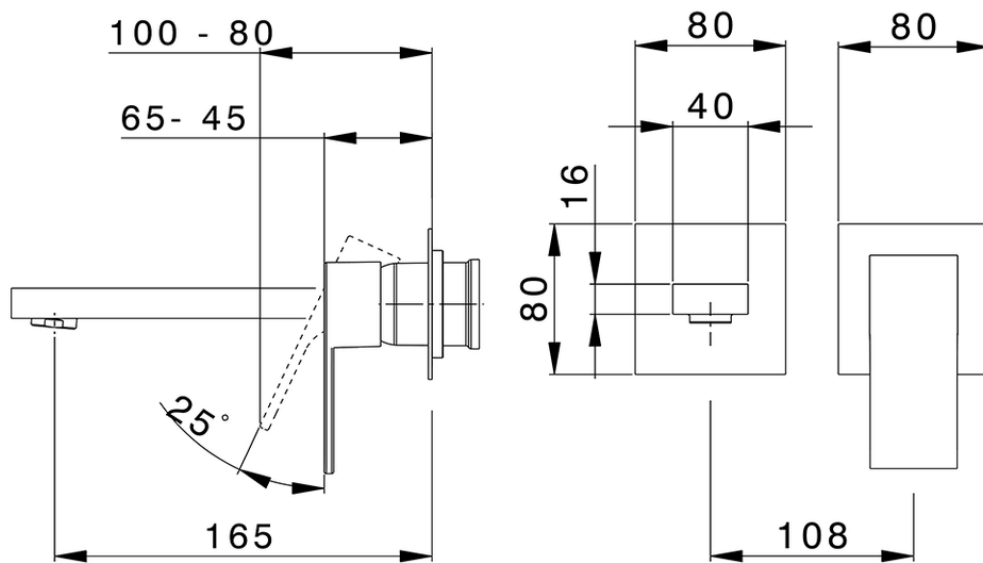

Exposed part for single lever washbasin valve NUOVA EGO_NE005510

NE005510

<https://en.huberitalia.com/exposed-part-for-single-lever-washbasin-valve-nuova-ego-ne005510>

Piastra/Plate/Plaque/Platte/Placa

2-3mm: XX 56-76

10mm: XX 48-68