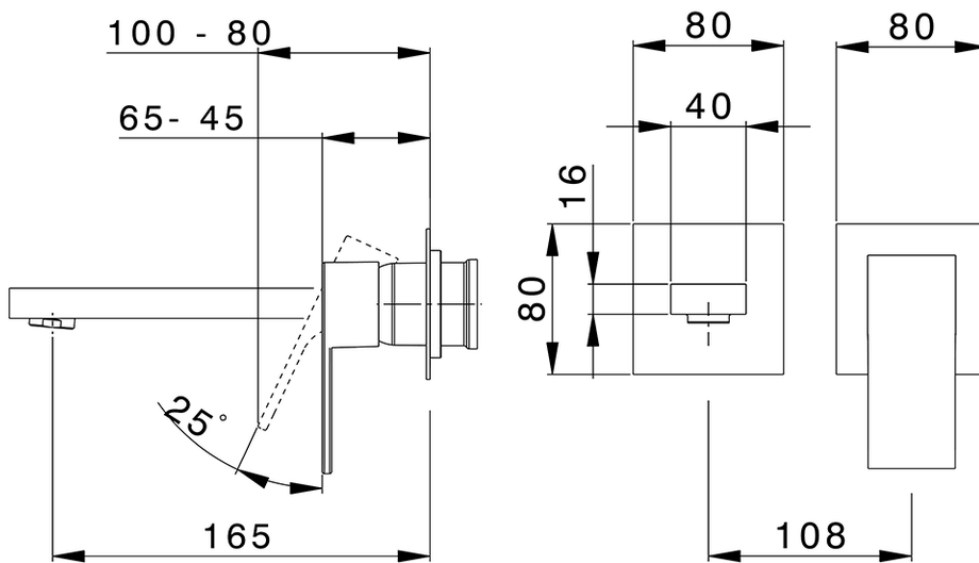

Exposed part for single lever washbasin valve NUOVA EGO_NE005510

NE005510

<https://en.huberitalia.com/exposed-part-for-single-lever-washbasin-valve-nuova-ego-ne005510>

Piastra/Plate/Plaque/Platte/Placa

2-3mm: XX 56-76

10mm: XX 48-68