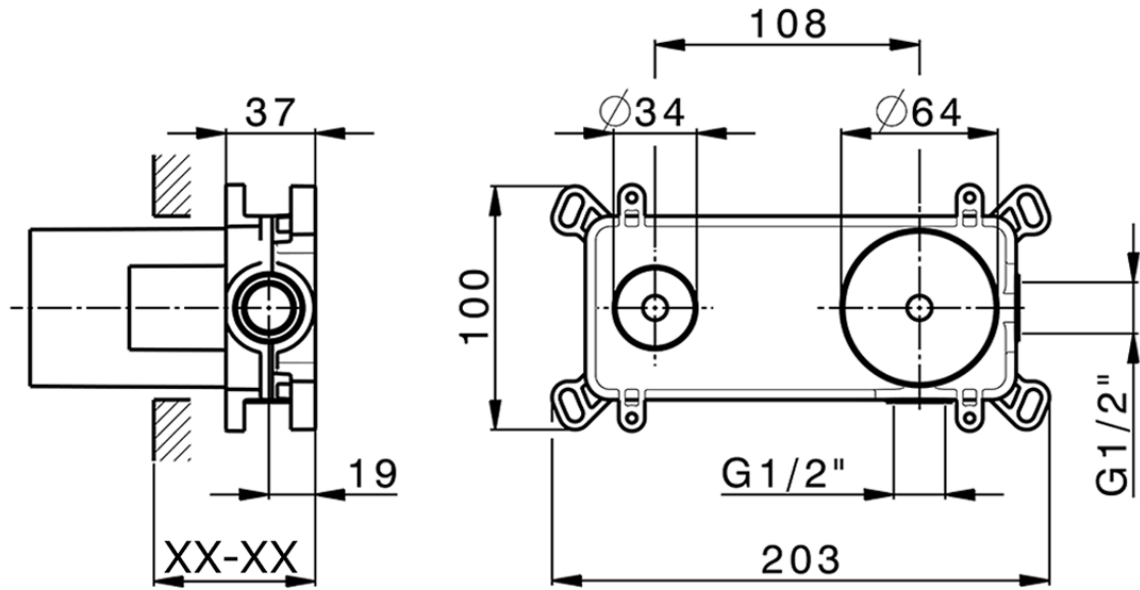

Exposed part for single lever washbasin valve NUOVA EGO_NE005510

NE005510

<https://en.huberitalia.com/exposed-part-for-single-lever-washbasin-valve-nuova-ego-ne005510>

Piastra/Plate/Plaque/Platte/Placa

2-3mm: XX 56-76

10mm: XX 48-68