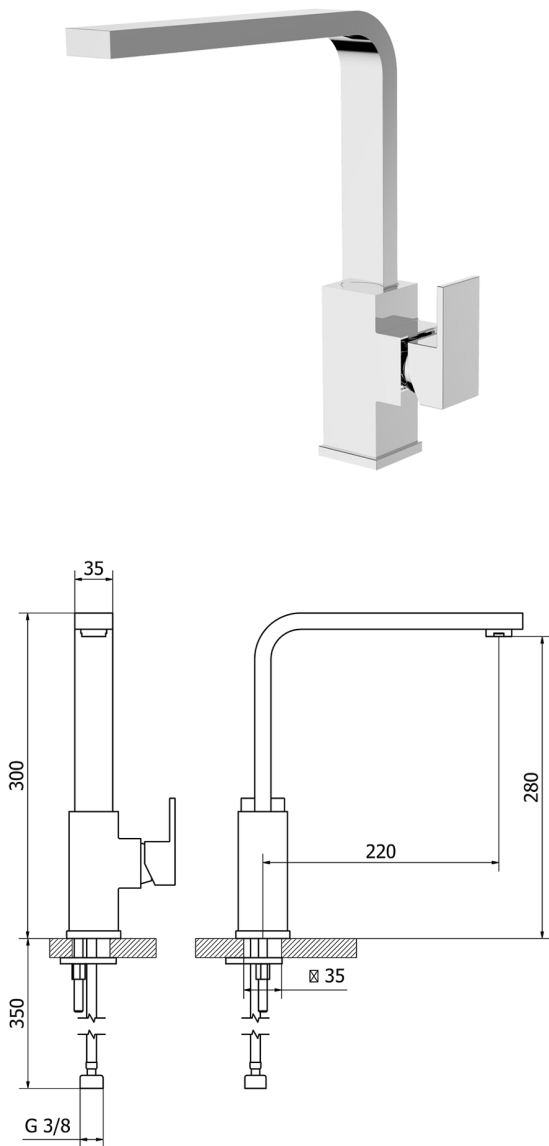

Single lever sink mixer KITCHEN_NE003534

MODEL **NE003534**

Single lever sink mixer, swivel spout, G.3/8" stainless steel flexible hoses

AVAILABLE FINISHINGS

-  **21** 21 Chrome
-  **2F** 2F Brushed Nickel
-  **40** 40 Matt Black
-  **4Q** 4Q Matt White

CHARACTERISTICS

Cartridge Spare Parts **ZZ97179000**

35 mm Cartridge

2024-12-22