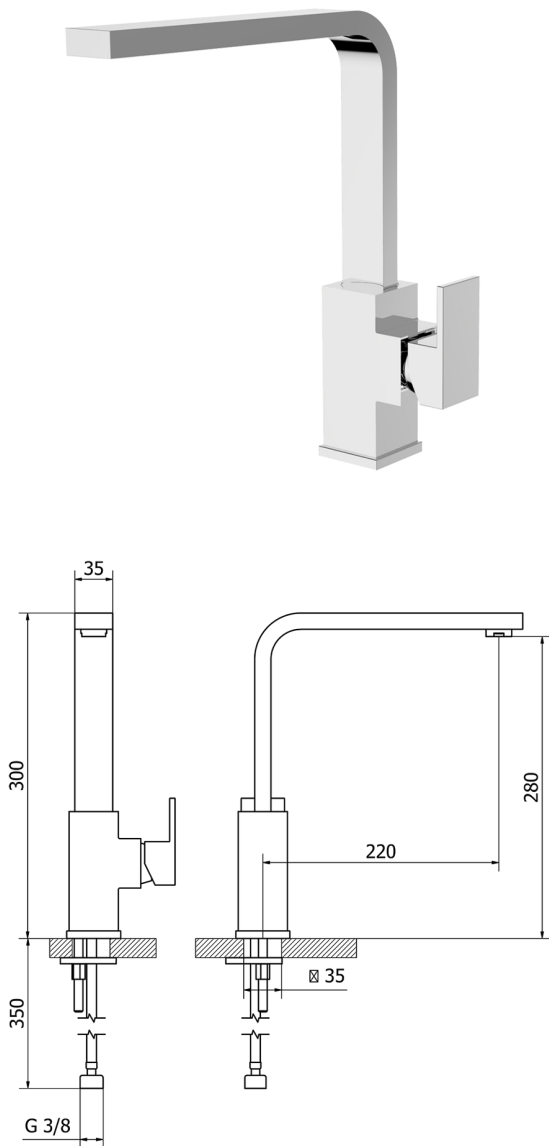

## Single lever sink mixer KITCHEN\_NE003534

MODEL **NE003534**

Single lever sink mixer, swivel spout, G.3/8" stainless steel flexible hoses

### AVAILABLE FINISHINGS

-  **21** 21 Chrome
-  **2F** 2F Brushed Nickel
-  **40** 40 Matt Black
-  **4Q** 4Q Matt White

### CHARACTERISTICS

Cartridge Spare Parts **ZZ97179000**

**35 mm Cartridge**

2024-12-04