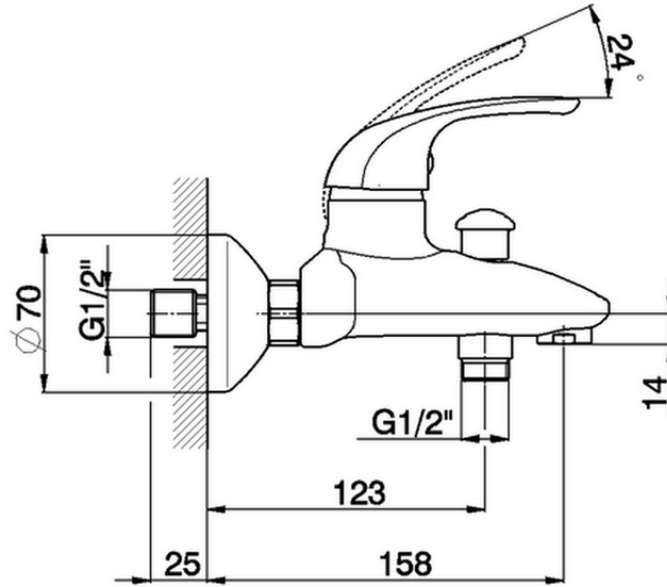

Single lever bath mixer NORMA_NM000130

NM000130

<https://en.huberitalia.com/single-lever-bath-mixer-norma-nm000130>

2024-11-15