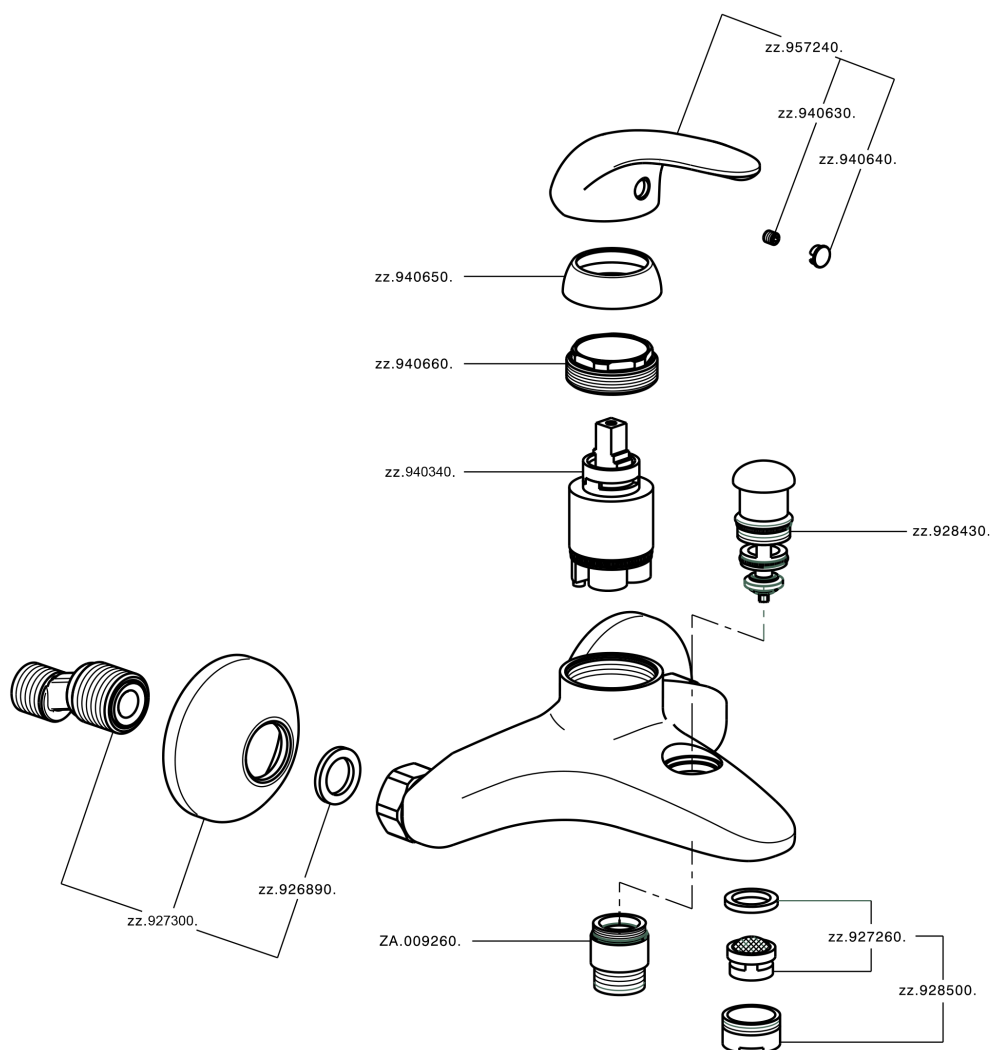

Single lever bath mixer NORMA_NM000130

NM000130

<https://en.huberitalia.com/single-lever-bath-mixer-norma-nm000130>

2024-11-15