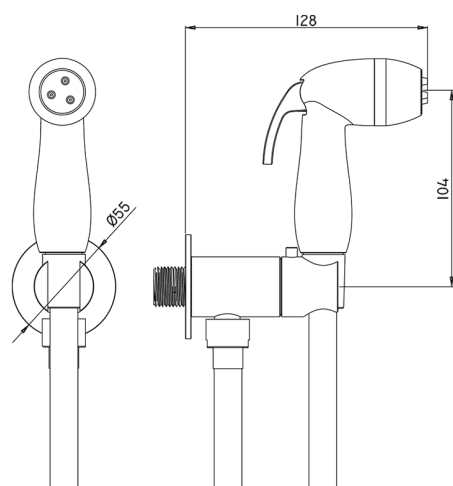

Toilet-jet Handshower

Multi-jets hygienic hand shower, for personal hygiene care.

2026-06-13