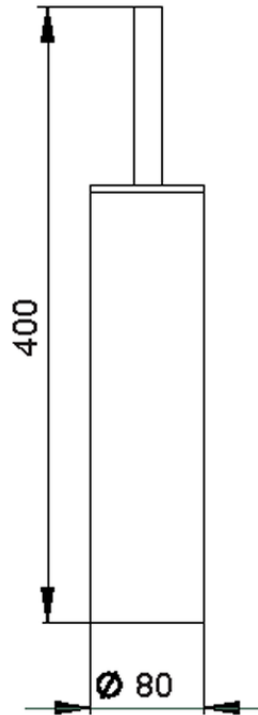

Brush holder BATHROOM ACCESSORIES_SI090650

SI090650

<https://en.huberitalia.com/brush-holder-bathroom-accessories-si090650>

2025-01-11