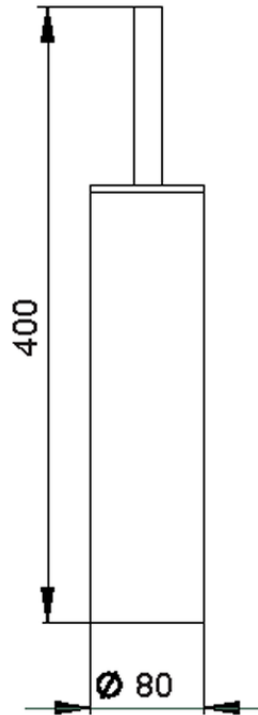

Brush holder BATHROOM ACCESSORIES_SI090650

SI090650

<https://en.huberitalia.com/brush-holder-bathroom-accessories-si090650>

2024-12-22