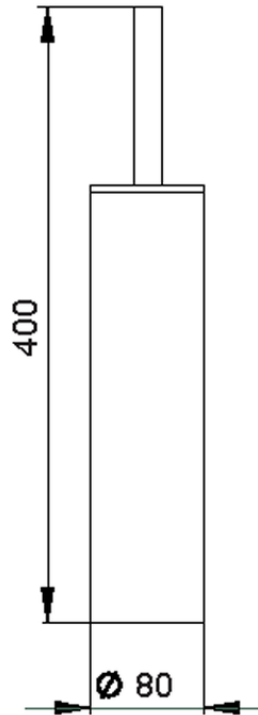

Brush holder BATHROOM ACCESSORIES_SI090650

SI090650

<https://en.huberitalia.com/brush-holder-bathroom-accessories-si090650>

2024-12-04