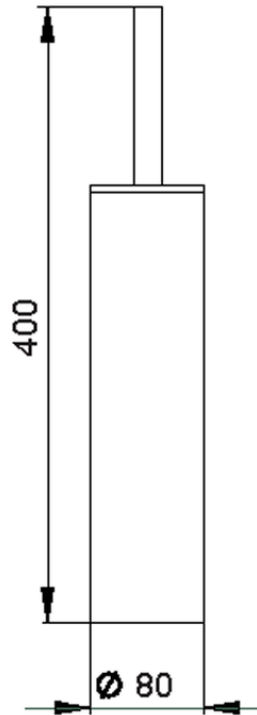

Brush holder BATHROOM ACCESSORIES_SI090650

SI090650

<https://en.huberitalia.com/brush-holder-bathroom-accessories-si090650>

2025-01-11