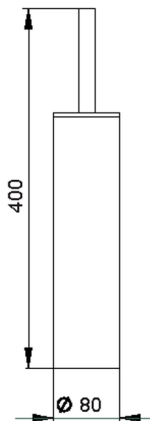

Brush holder BATHROOM ACCESSORIES_SI090650

MODEL **SI090650**

Brush holder, Brass made

AVAILABLE FINISHINGS

- **21** 21 Chrome
- **2B** 2B Polished Nickel
- **2F** 2F Brushed Nickel
- **2P** 2P Rose Gold
- **2Q** 2Q Black Titanium
- **40** 40 Matt Black
- **4Q** 4Q Matt White

CHARACTERISTICS

2025-01-11