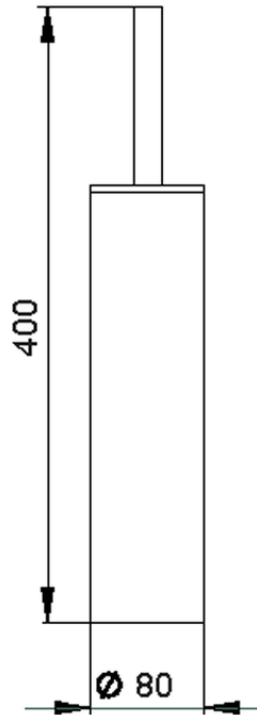

## Brush holder BATHROOM ACCESSORIES\_SI090650

SI090650

<https://en.huberitalia.com/brush-holder-bathroom-accessories-si090650>

2025-01-11