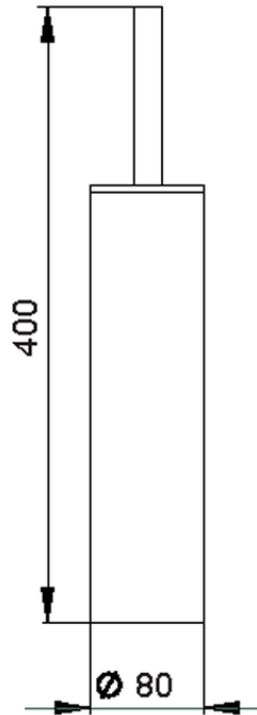

Brush holder BATHROOM ACCESSORIES_SI090650

SI090650

<https://en.huberitalia.com/brush-holder-bathroom-accessories-si090650>

2024-12-22