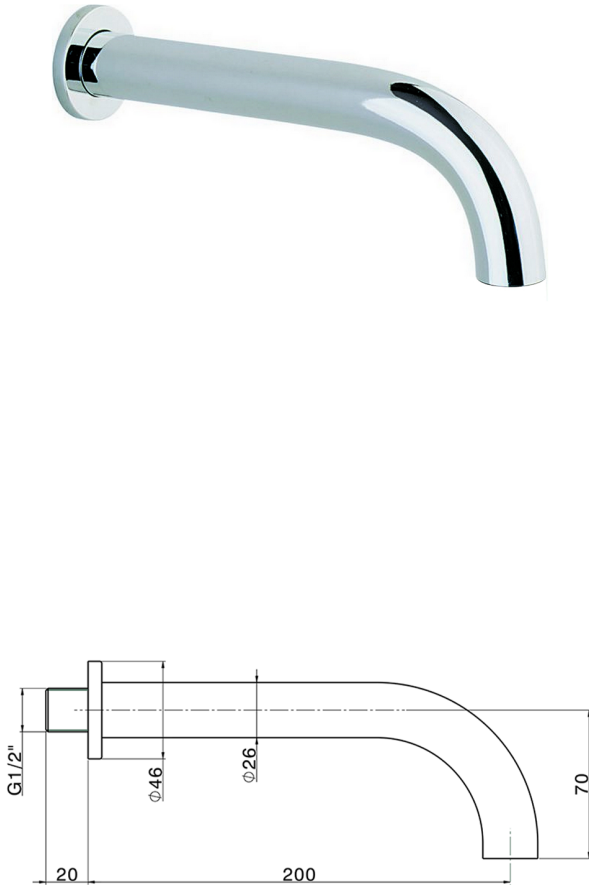

## Spout NUOVA KIRUNA\_ZB001250

MODEL **ZB001250**

Spout, 200 mm length, 1/2" M connection

### AVAILABLE FINISHINGS

-  **21** 21 Chrome
-  **26** 26 Old Copper
-  **2F** 2F Brushed Nickel
-  **2W** 2W Brushed Gold
-  **40** 40 Matt Black
-  **4Q** 4Q Matt White