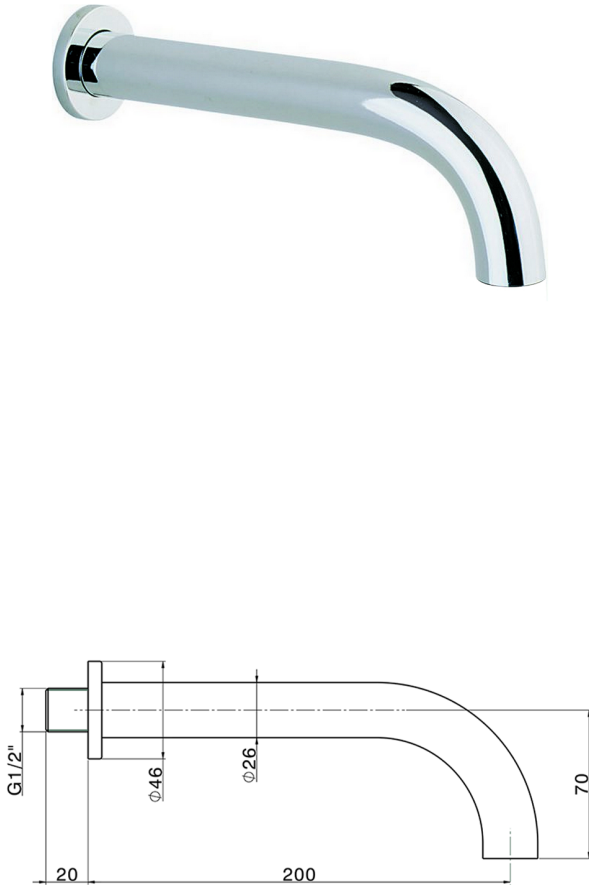

Spout NUOVA KIRUNA_ZB001250

MODEL **ZB001250**

Spout, 200 mm length, 1/2" M connection

AVAILABLE FINISHINGS

-  **21** 21 Chrome
-  **26** 26 Old Copper
-  **2F** 2F Brushed Nickel
-  **2W** 2W Brushed Gold
-  **40** 40 Matt Black
-  **4Q** 4Q Matt White