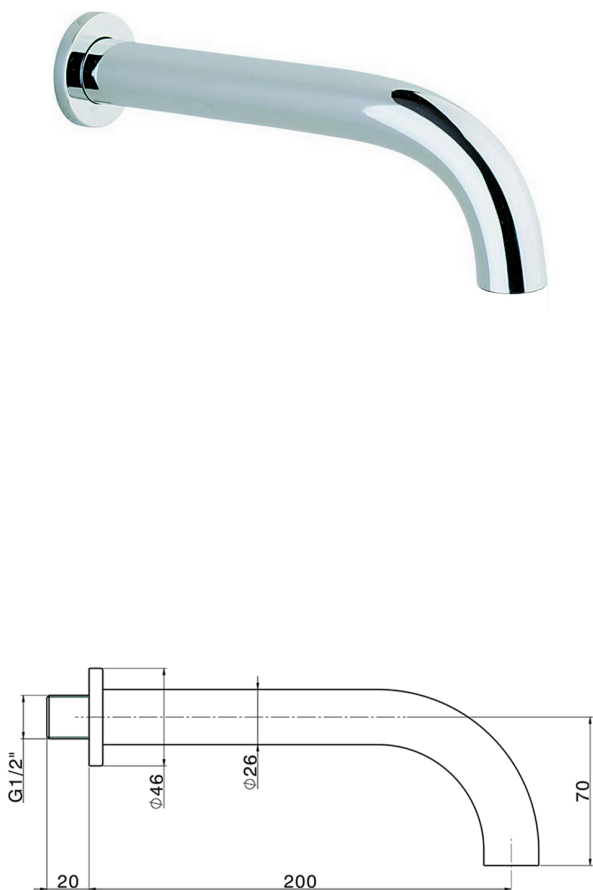

Spout NUOVA KIRUNA_ZB001250

MODEL **ZB001250**

Spout, 200 mm length, 1/2" M connection

AVAILABLE FINISHINGS

- **21** 21 Chrome
- **26** 26 Old Copper
- **2F** 2F Brushed Nickel
- **2W** 2W Brushed Gold
- **40** 40 Matt Black
- **4Q** 4Q Matt White

CHARACTERISTICS

2026-04-06