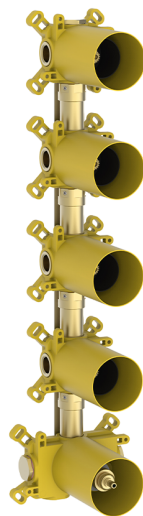

**4 Function thermostatic concealed valve PUSH&SHOWER\_ZB0G64V0**

MODEL **ZB0G64V0**

4 Function thermostatic concealed valve, ON/OFF button with flow rate regulation, with protection guard boxes, to match with exposed parts: 1 Thermo 4Push&Shower, without Thermo/Push&Shower exposed parts

AVAILABLE FINISHINGS

 **04** 04 Without finishing

CHARACTERISTICS

Cartridge Spare Parts **22.04A.AR - ZZ97279004**

**Argo 2 (long filter) Thermostatic Valve**

Concealed **1**

**Thermostatic**

The Huber thermostatic is your personal water manager, helping you to handle, control and save water and energy.