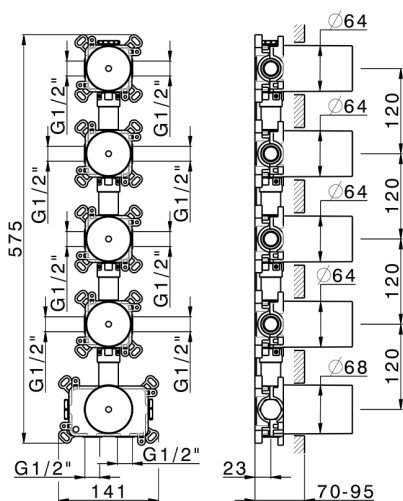

**4 Function thermostatic concealed valve PUSH&SHOWER\_ZB0G64V0**

MODEL **ZB0G64V0**

4 Function thermostatic concealed valve, ON/OFF button with flow rate regulation, with protection guard boxes, to match with exposed parts: 1 Thermo 4Push&Shower, without Thermo/Push&Shower exposed parts

AVAILABLE FINISHINGS

 **04** 04 Without finishing

CHARACTERISTICS

Cartridge Spare Parts **22.04A.AR - ZZ97279004**

**Argo 2 (long filter) Thermostatic Valve**

Concealed **1**

**Thermostatic**

The Huber thermostatic is your personal water manager, helping you to handle, control and save water and energy.