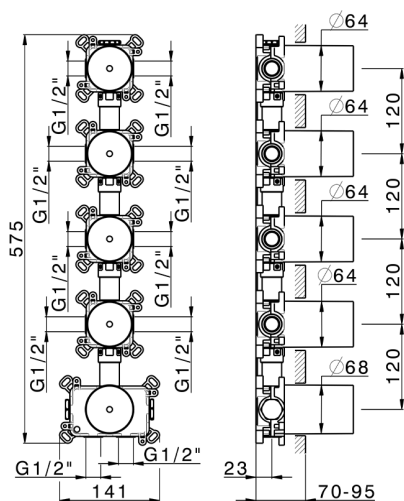

4 Function thermostatic concealed valve PUSH&SHOWER_ZB0G64V0

MODEL **ZB0G64V0**

4 Function thermostatic concealed valve, ON/OFF button with flow rate regulation, with protection guard boxes, to match with exposed parts: 1 Thermo 4 Push&Shower, without Thermo/ Push&Shower exposed parts

AVAILABLE FINISHINGS

 **04** 04 Without finishing

CHARACTERISTICS

Cartridge Spare Parts **22.04A.AR - ZZ97279004**

Argo 2 (long filter) Thermostatic Valve

Concealed **1**

Thermostatic

The Huber thermostatic is your personal water manager, helping you to handle, control and save water and energy.