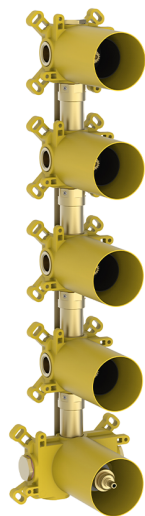

**4 Function thermostatic concealed valve PUSH&SHOWER\_ZB0G64V0**

MODEL **ZB0G64V0**

4 Function thermostatic concealed valve, ON/OFF button with flow rate regulation, with protection guard boxes, to match with exposed parts: 1 Thermo 4Push&Shower, without Thermo/Push&Shower exposed parts

AVAILABLE FINISHINGS

 **04** 04 Without finishing

CHARACTERISTICS

Cartridge Spare Parts **22.04A.AR - ZZ97279004**

**Argo 2 (long filter) Thermostatic Valve**

Concealed **1**

**Thermostatic**

The Huber thermostatic is your personal water manager, helping you to handle, control and save water and energy.