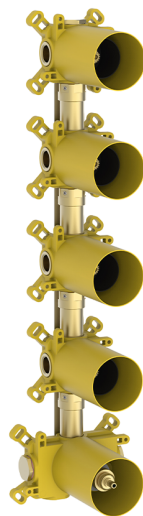

4 Function thermostatic concealed valve PUSH&SHOWER_ZB0G64V0

MODEL **ZB0G64V0**

4 Function thermostatic concealed valve, ON/OFF button with flow rate regulation, with protection guard boxes, to match with exposed parts: 1 Thermo 4 Push&Shower, without Thermo/ Push&Shower exposed parts

AVAILABLE FINISHINGS

 **04** 04 Without finishing

CHARACTERISTICS

Cartridge Spare Parts **22.04A.AR - ZZ97279004**

Argo 2 (long filter) Thermostatic Valve

Concealed **1**

Thermostatic

The Huber thermostatic is your personal water manager, helping you to handle, control and save water and energy.