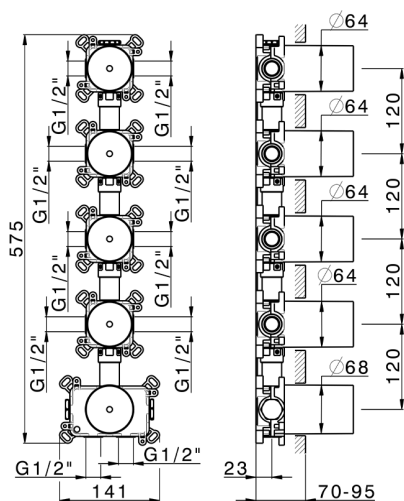

**4 Function thermostatic concealed valve PUSH&SHOWER\_ZB0G64V0**

MODEL **ZB0G64V0**

4 Function thermostatic concealed valve, ON/OFF button with flow rate regulation, with protection guard boxes, to match with exposed parts: 1 Thermo 4Push&Shower, without Thermo/Push&Shower exposed parts

AVAILABLE FINISHINGS

 **04** 04 Without finishing

CHARACTERISTICS

Cartridge Spare Parts **22.04A.AR - ZZ97279004**

**Argo 2 (long filter) Thermostatic Valve**

Concealed **1**

**Thermostatic**

The Huber thermostatic is your personal water manager, helping you to handle, control and save water and energy.