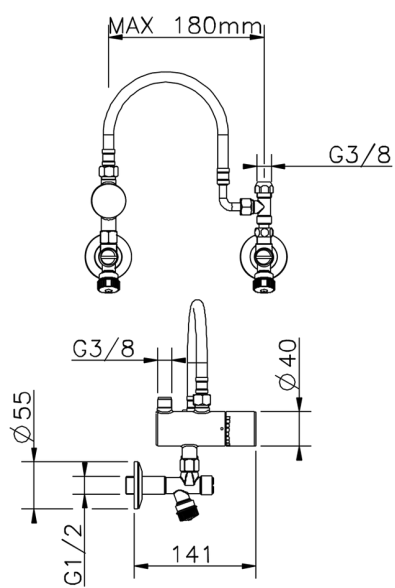

Temperature limiter COMPONENTS_TYT83011

MODEL **TYT83011**

Temperature limiter, with installation kit

AVAILABLE FINISHINGS

CHARACTERISTICS

2026-04-09