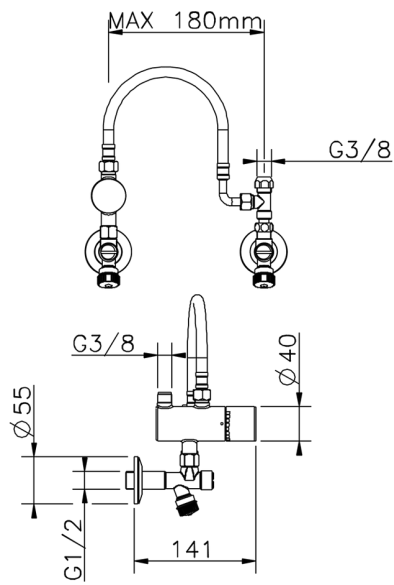

## Temperature limiter COMPONENTS\_TYT83011

MODEL **TYT83011**

Temperature limiter, with installation kit

AVAILABLE FINISHINGS

CHARACTERISTICS

2026-06-06