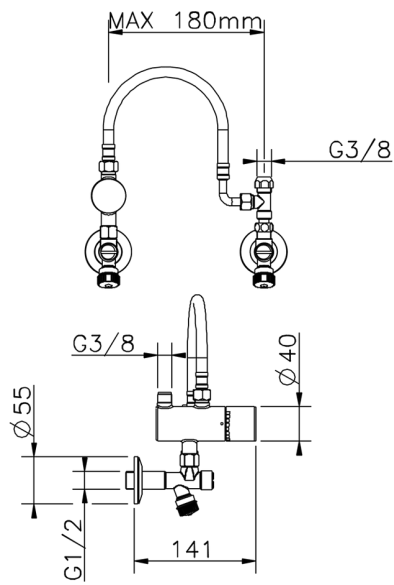

Temperature limiter COMPONENTS_TYT83011

MODEL **TYT83011**

Temperature limiter, with installation kit

AVAILABLE FINISHINGS

CHARACTERISTICS

2026-04-06