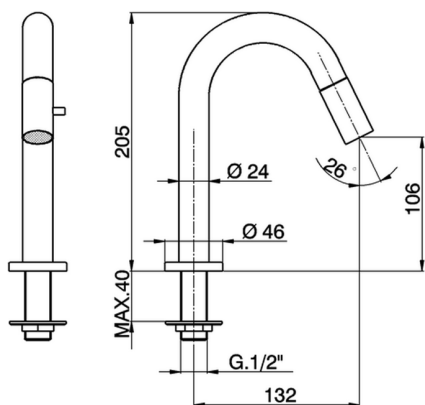

## Pillar tap TRATTO EVO\_TV000910

MODEL **TV000910**

Pillar tap, without pop-up waste, swivel spout, without flexible hoses

AVAILABLE FINISHINGS

CHARACTERISTICS

2024-11-15