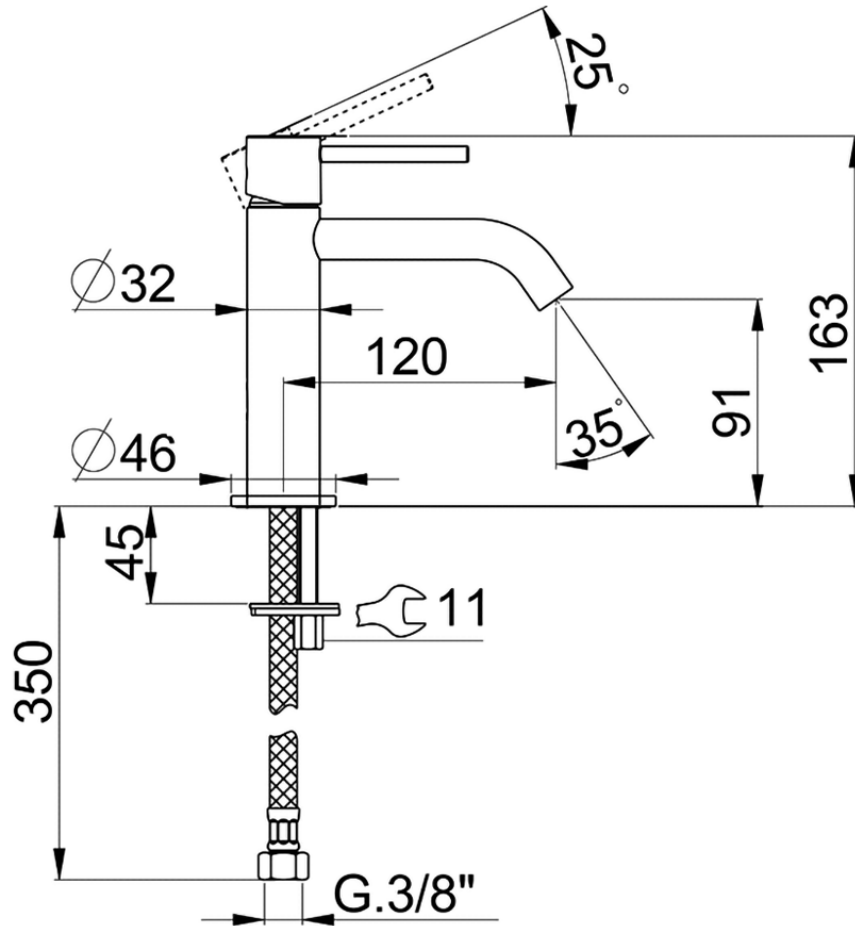

Single lever 'large' washbasin mixer M32_MT000504

MT000504

<https://en.huberitalia.com/single-lever-large-washbasin-mixer-m32-mt000504>

2024-09-19