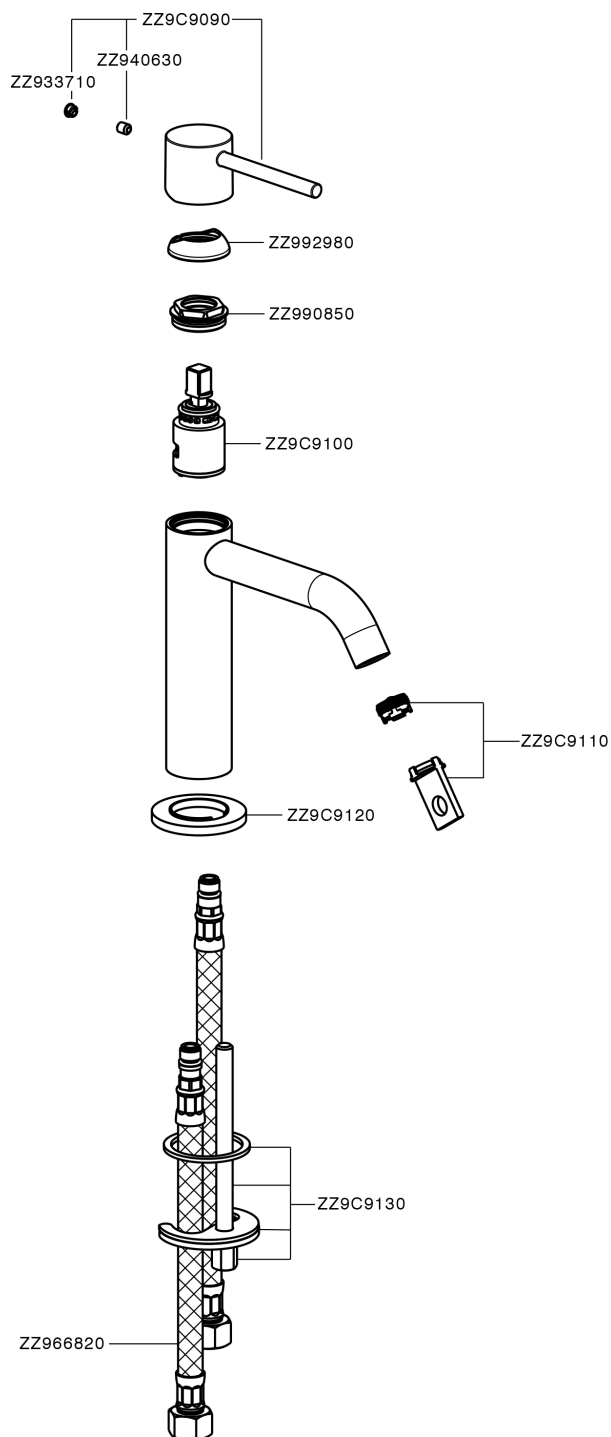

## Single lever 'large' washbasin mixer M32\_MT000504

MT000504

<https://en.huberitalia.com/single-lever-large-washbasin-mixer-m32-mt000504>

2024-09-19