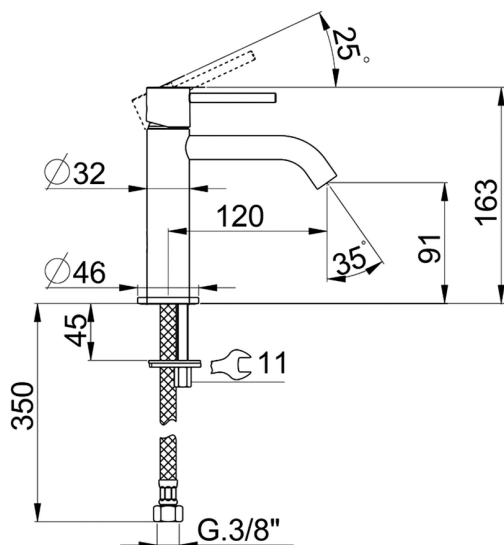

Single lever 'large' washbasin mixer M32_MT000504

MODEL **MT000504**

Single lever 'large' washbasin mixer, without waste, G.3/8" stainless steel flexible hoses

AVAILABLE FINISHINGS

-  **21** 21 Chrome
-  **26** 26 Old Copper
-  **2F** 2F Brushed Nickel
-  **2W** 2W Brushed Gold
-  **40** 40 Matt Black
-  **4Q** 4Q Matt White

CHARACTERISTICS

Cartridge Spare Parts **ZZ96550000**

25 mm Cartridge

Single lever 'large' washbasin mixer M32_MT000504

MT000504

<https://en.huberitalia.com/single-lever-large-washbasin-mixer-m32-mt000504>

2024-09-19