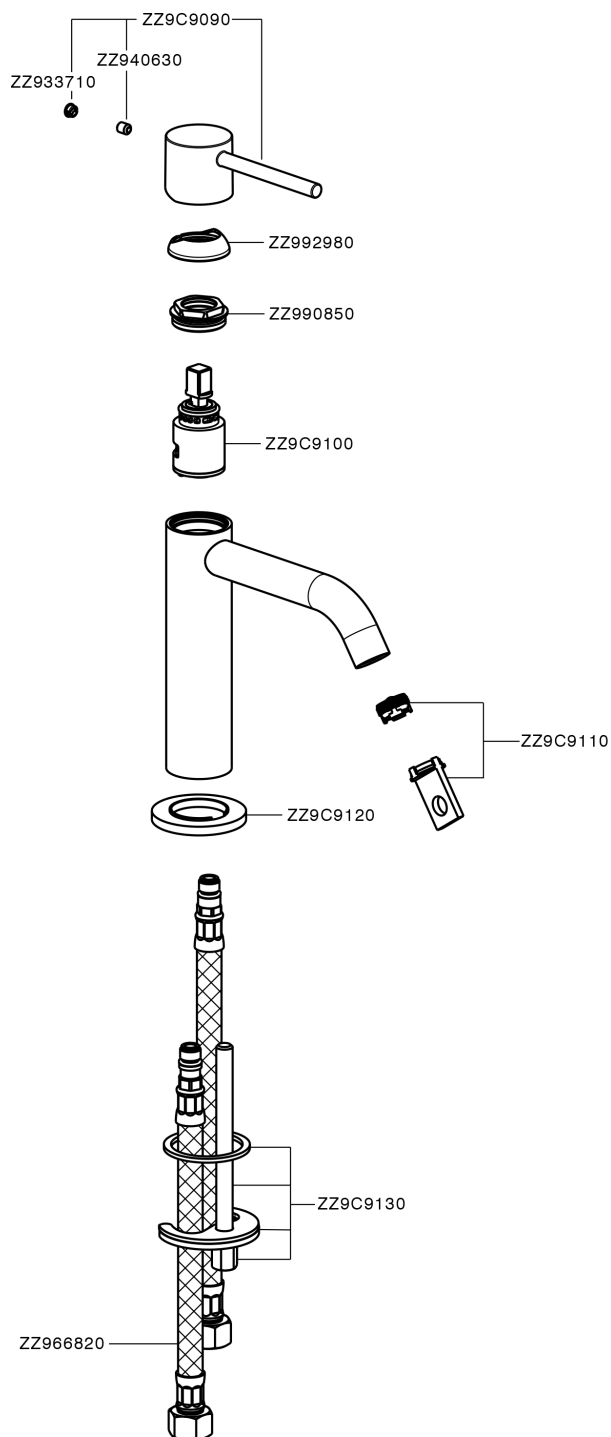

Single lever 'large' washbasin mixer M32_MT000504

MODEL **MT000504**

Single lever 'large' washbasin mixer, without waste, G.3/8" stainless steel flexible hoses

AVAILABLE FINISHINGS

-  **21** 21 Chrome
-  **26** 26 Old Copper
-  **2F** 2F Brushed Nickel
-  **2W** 2W Brushed Gold
-  **40** 40 Matt Black
-  **4Q** 4Q Matt White

CHARACTERISTICS

Cartridge Spare Parts **ZZ96550000**

25 mm Cartridge

Single lever 'large' washbasin mixer M32_MT000504

MT000504

<https://en.huberitalia.com/single-lever-large-washbasin-mixer-m32-mt000504>

2024-09-19