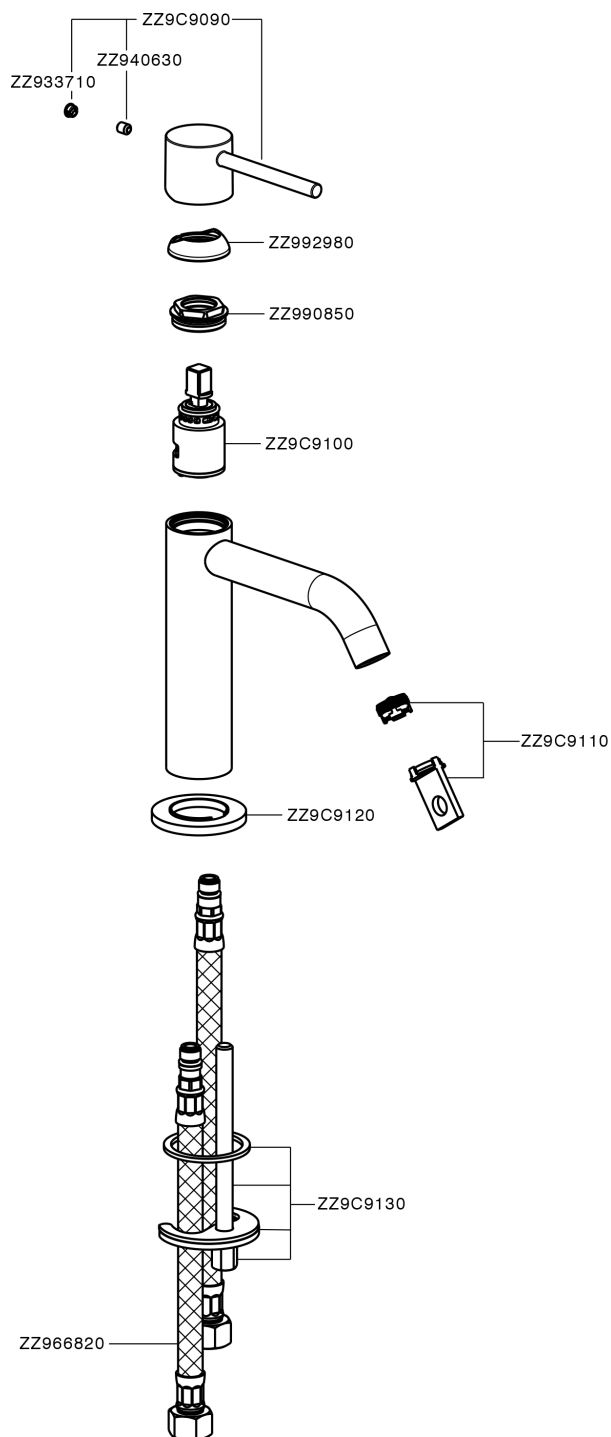

Single lever 'large' washbasin mixer M32_MT000504

MT000504

<https://en.huberitalia.com/single-lever-large-washbasin-mixer-m32-mt000504>

2024-09-20