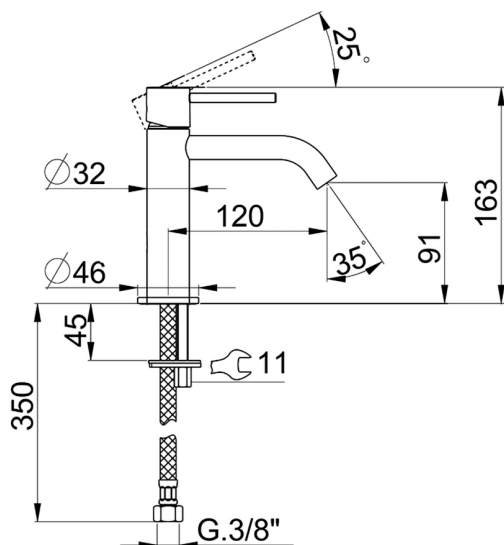

## Single lever 'large' washbasin mixer M32\_MT000504

MODEL **MT000504**

Single lever 'large' washbasin mixer, without waste, G.3/8" stainless steel flexible hoses

### CHARACTERISTICS

Cartridge Spare Parts **ZZ96550000**

**25 mm Cartridge**

## Single lever 'large' washbasin mixer M32\_MT000504

MT000504

<https://en.huberitalia.com/single-lever-large-washbasin-mixer-m32-mt000504>

2024-09-20