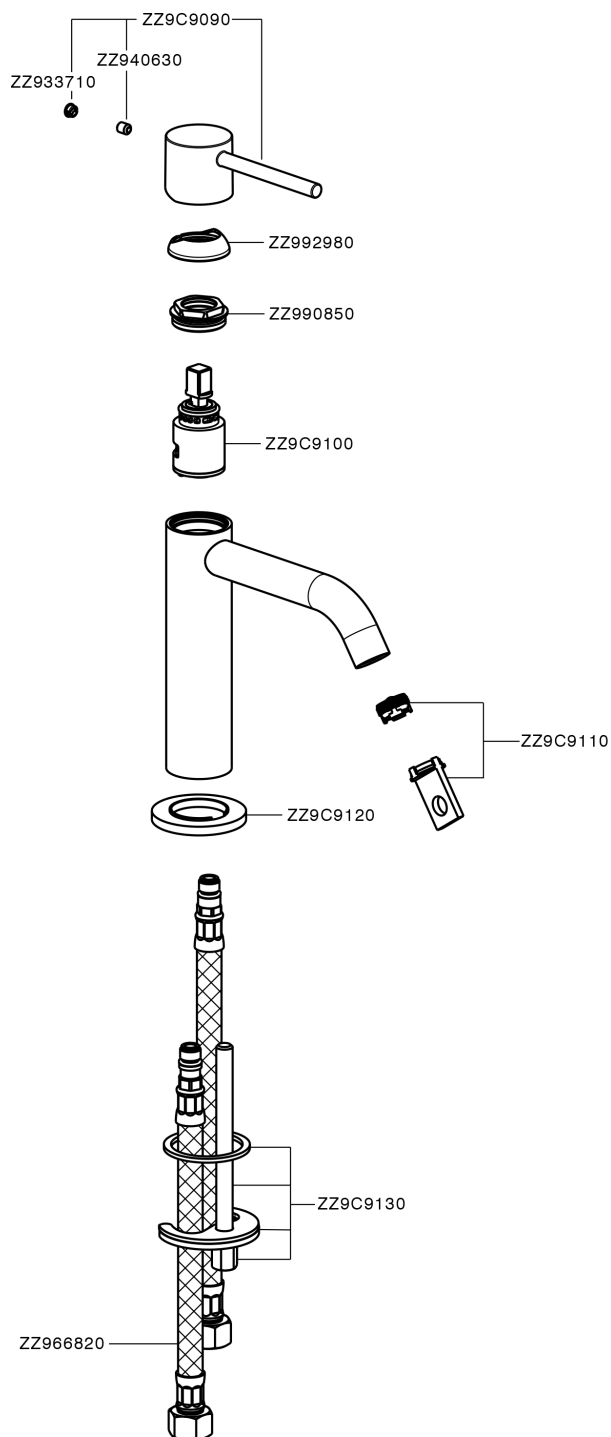

## Single lever 'large' washbasin mixer M32\_MT000504

MODEL **MT000504**

Single lever 'large' washbasin mixer, without waste, G.3/8" stainless steel flexible hoses

### AVAILABLE FINISHINGS

-  **21** 21 Chrome
-  **26** 26 Old Copper
-  **2F** 2F Brushed Nickel
-  **2W** 2W Brushed Gold
-  **40** 40 Matt Black
-  **4Q** 4Q Matt White

### CHARACTERISTICS

Cartridge Spare Parts **ZZ96550000**

**25 mm Cartridge**

## Single lever 'large' washbasin mixer M32\_MT000504

MT000504

<https://en.huberitalia.com/single-lever-large-washbasin-mixer-m32-mt000504>

2024-09-20