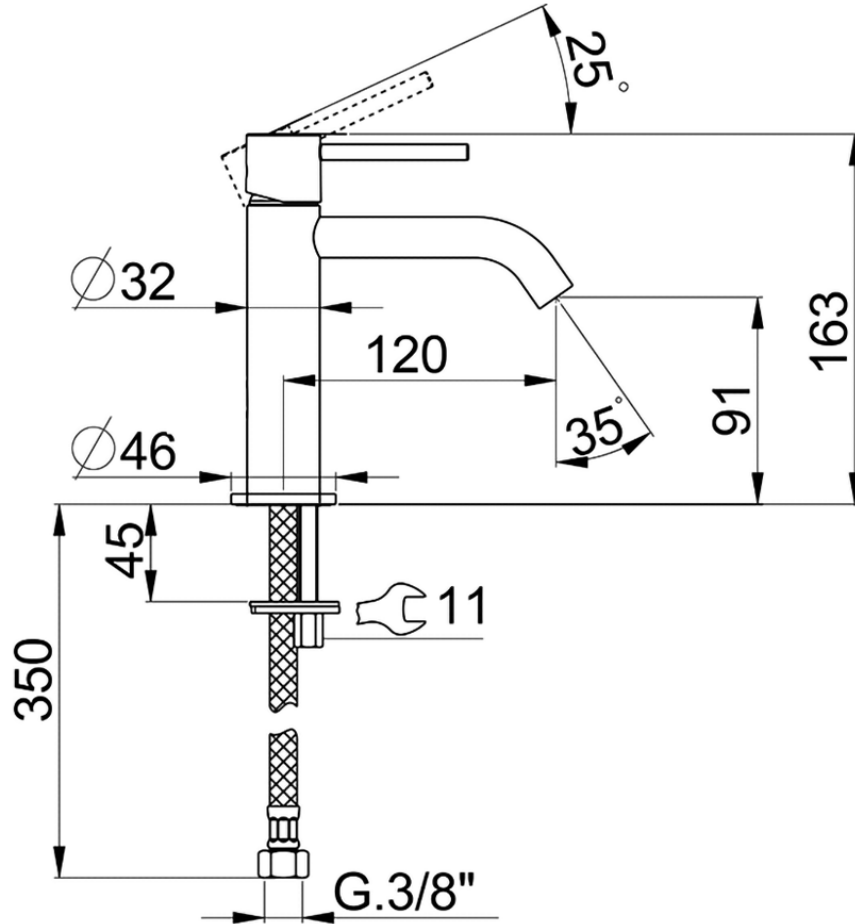

Single lever 'large' washbasin mixer M32_MT000504

MT000504

<https://en.huberitalia.com/single-lever-large-washbasin-mixer-m32-mt000504>

2024-09-19