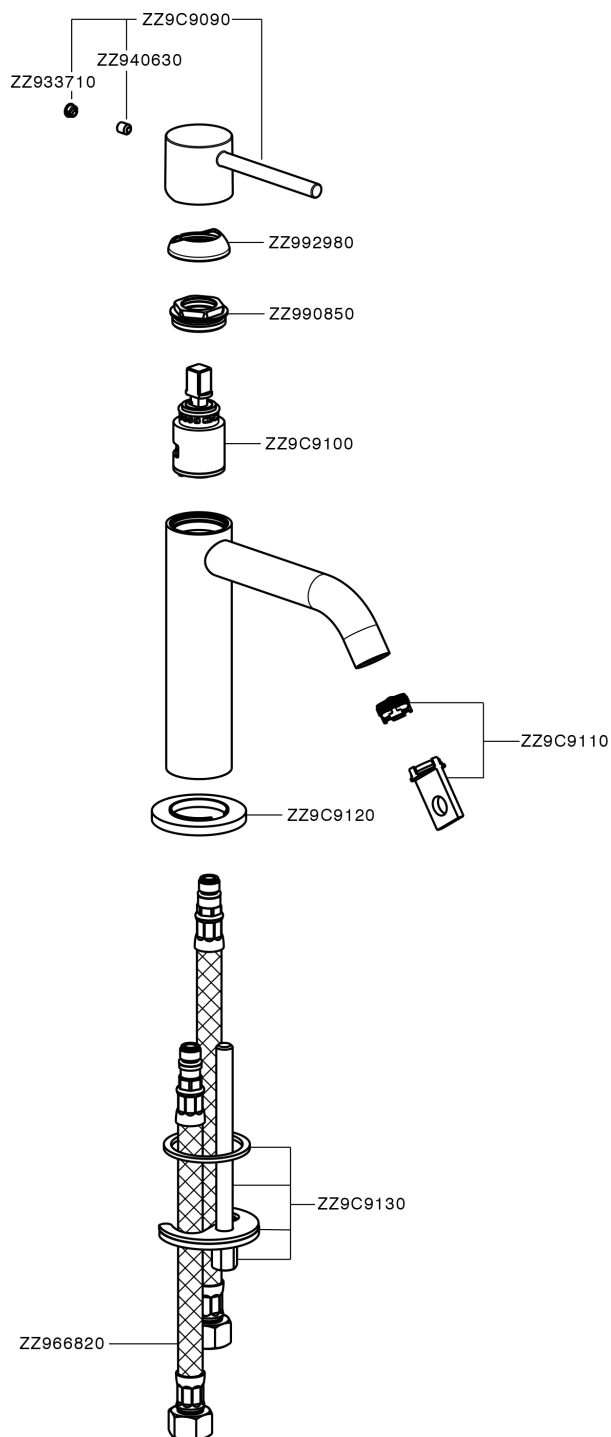

## Single lever 'large' washbasin mixer M32\_MT000504

MODEL **MT000504**

Single lever 'large' washbasin mixer, without waste, G.3/8" stainless steel flexible hoses

### AVAILABLE FINISHINGS

-  **21** 21 Chrome
-  **26** 26 Old Copper
-  **2F** 2F Brushed Nickel
-  **2W** 2W Brushed Gold
-  **40** 40 Matt Black
-  **4Q** 4Q Matt White

### CHARACTERISTICS

Cartridge Spare Parts **ZZ96550000**

**25 mm Cartridge**

## Single lever 'large' washbasin mixer M32\_MT000504

MT000504

<https://en.huberitalia.com/single-lever-large-washbasin-mixer-m32-mt000504>

2024-09-19