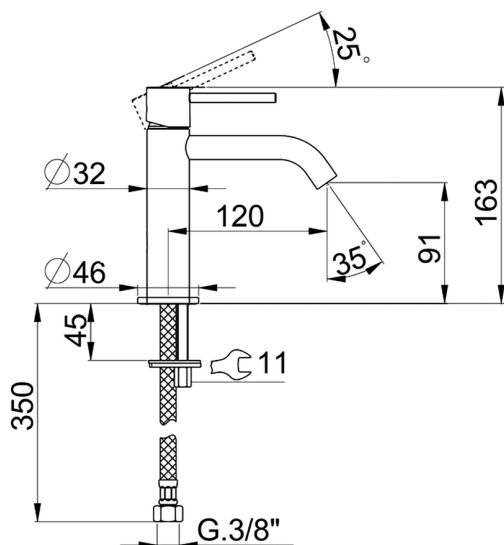

## Single lever 'large' washbasin mixer M32\_MT000504

MODEL **MT000504**

Single lever 'large' washbasin mixer, without waste, G.3/8" stainless steel flexible hoses

### CHARACTERISTICS

Cartridge Spare Parts **ZZ96550000**

**25 mm Cartridge**

## Single lever 'large' washbasin mixer M32\_MT000504

MT000504

<https://en.huberitalia.com/single-lever-large-washbasin-mixer-m32-mt000504>

2024-09-19