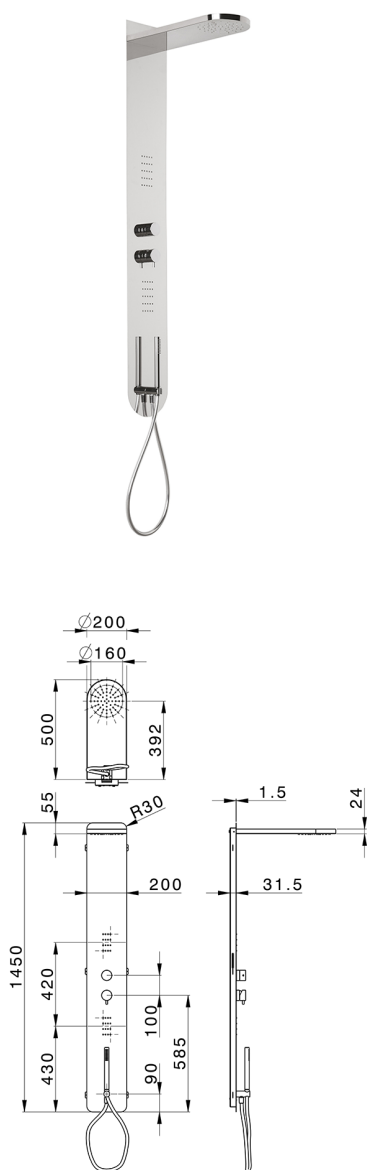

## 3-fonctions single lever shower panel COLUMNS\_ZS105050

MODEL **ZS105050**

3-fonctions single lever shower panel, stainless steel  
 AISI 304 shower panel, 3 outlet deviator cartridge, handshower holder with wall elbow, 23 mm  
 Brass One Spray handshower, 2 front body jets, L.500  
 Ø100 thick 24mm rectang. round showerhead, rain  
 function, 150 cm PVC Flexible Hose

### AVAILABLE FINISHINGS

-  **40** 40 Matt Black
-  **4Q** 4Q Matt White
-  **D1** D1 Brushed Inox
-  **D2** D2 Polished Inox

### CHARACTERISTICS

Cartridge Spare Parts **ZZ99751000**

**35 mm Cartridge**

2024-10-22