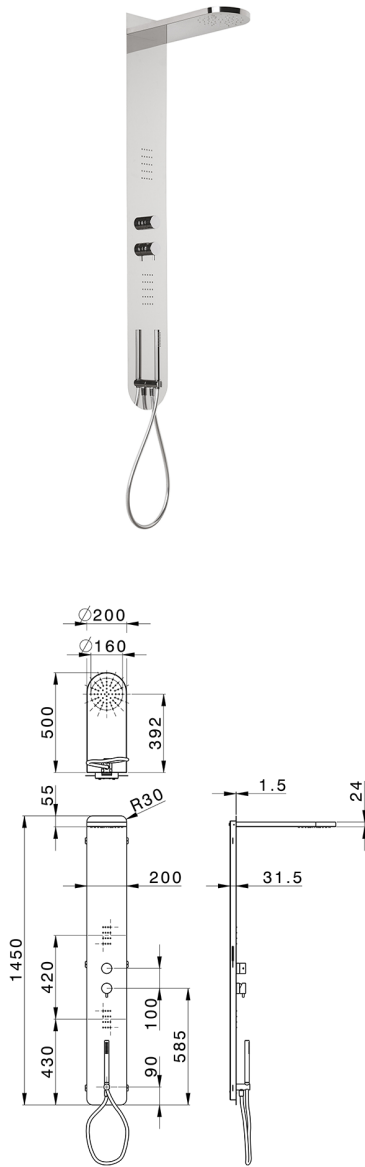

3-fonctions single lever shower panel COLUMNS_ZS105050

MODEL **ZS105050**

3-fonctions single lever shower panel, stainless steel
 AISI 304 shower panel, 3 outlet deviator cartridge, handshower holder with wall elbow, 23 mm
 Brass One Spray handshower, 2 front body jets, L.500
 Ø100 thick 24mm rectang. round showerhead, rain
 function, 150 cm PVC Flexible Hose

AVAILABLE FINISHINGS

-  **40** 40 Matt Black
-  **4Q** 4Q Matt White
-  **D1** D1 Brushed Inox
-  **D2** D2 Polished Inox

CHARACTERISTICS

Cartridge Spare Parts **ZZ99751000**

35 mm Cartridge

2024-10-22