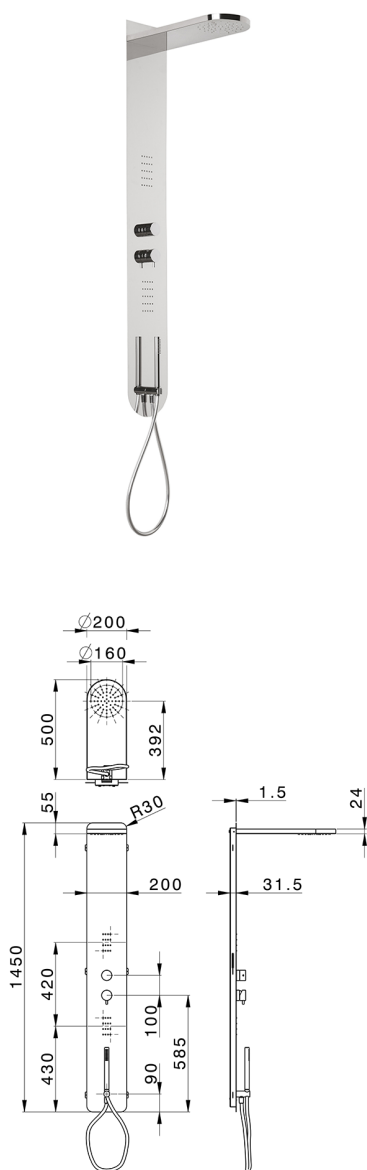

3-fonctions single lever shower panel COLUMNS_ZS105050

MODEL **ZS105050**

3-fonctions single lever shower panel, stainless steel
 AISI 304 shower panel, 3 outlet deviator cartridge, handshower holder with wall elbow, 23 mm
 Brass One Spray handshower, 2 front body jets, L.500
 Ø100 thick 24mm rectang. round showerhead, rain
 function, 150 cm PVC Flexible Hose

AVAILABLE FINISHINGS

-  **40** 40 Matt Black
-  **4Q** 4Q Matt White
-  **D1** D1 Brushed Inox
-  **D2** D2 Polished Inox

CHARACTERISTICS

Cartridge Spare Parts **ZZ99751000**

35 mm Cartridge

2024-10-22