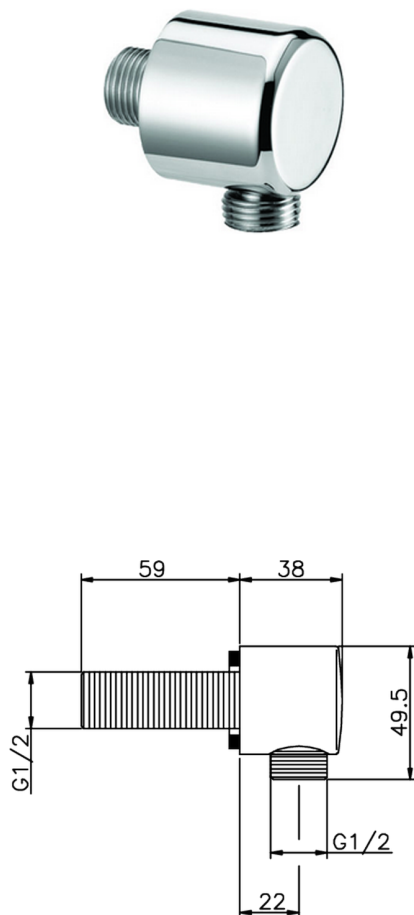

Elbow SHOWER_SS017320

MODEL **SS017320**

Elbow

AVAILABLE FINISHINGS

-  **21** 21 Chrome
-  **2B** 2B Polished Nickel
-  **2F** 2F Brushed Nickel
-  **40** 40 Matt Black
-  **4Q** 4Q Matt White

CHARACTERISTICS