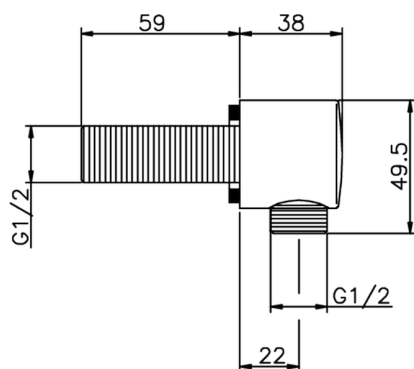

Elbow SHOWER_SS017320

MODEL **SS017320**

Elbow

AVAILABLE FINISHINGS

-  **21** 21 Chrome
-  **2B** 2B Polished Nickel
-  **2F** 2F Brushed Nickel
-  **40** 40 Matt Black
-  **4Q** 4Q Matt White

CHARACTERISTICS