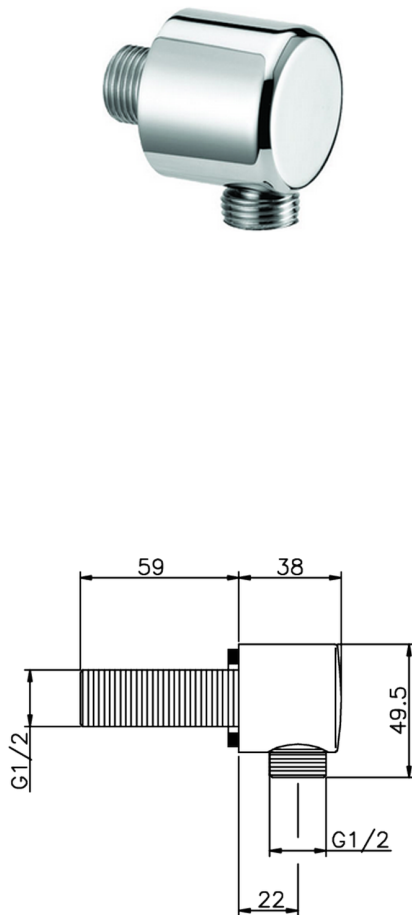

Elbow SHOWER_SS017320

MODEL **SS017320**

Elbow

AVAILABLE FINISHINGS

-  **21** 21 Chrome
-  **2B** 2B Polished Nickel
-  **2F** 2F Brushed Nickel
-  **40** 40 Matt Black
-  **4Q** 4Q Matt White

CHARACTERISTICS