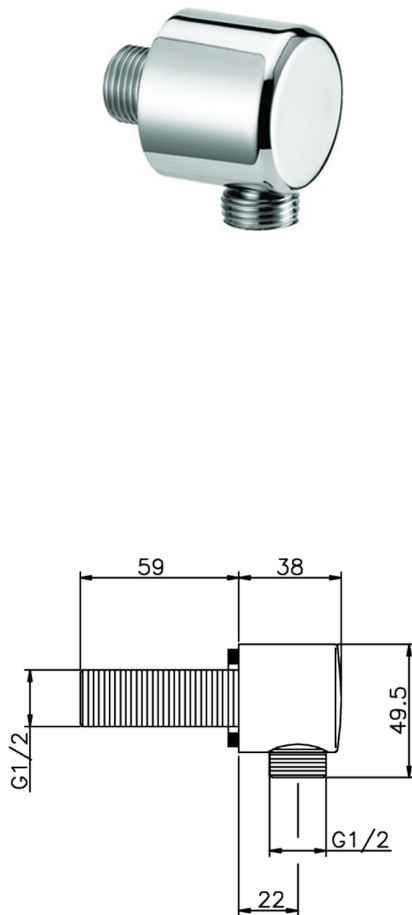

## Elbow SHOWER\_SS017320

MODEL **SS017320**

Elbow

### AVAILABLE FINISHINGS

-  **21** 21 Chrome
-  **2B** 2B Polished Nickel
-  **2F** 2F Brushed Nickel
-  **40** 40 Matt Black
-  **4Q** 4Q Matt White