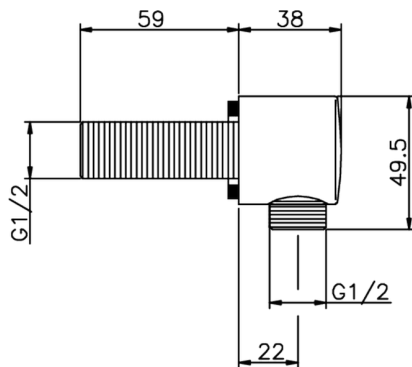

Elbow SHOWER_SS017320

MODEL **SS017320**

Elbow

AVAILABLE FINISHINGS

-  **21** 21 Chrome
-  **2B** 2B Polished Nickel
-  **2F** 2F Brushed Nickel
-  **40** 40 Matt Black
-  **4Q** 4Q Matt White

CHARACTERISTICS