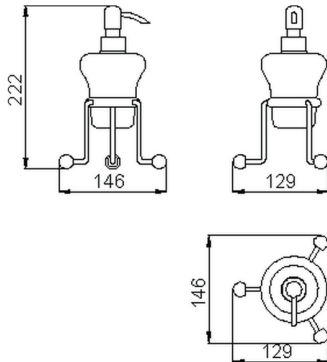

Soap dispenser holder CROISETTE_4030.01H.

MODEL **4030.01H.**

Soap dispenser holder, in ceramic

AVAILABLE FINISHINGS

-  **AC** AC Satin Brushed Nickel
-  **BA** BA Old Bronze
-  **CR** CR Chrome
-  **2W** 2W Brushed Gold