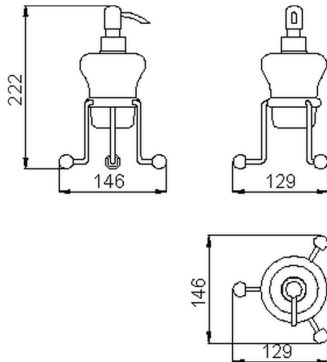

Soap dispenser holder CROISETTE_4030.01H.

MODEL **4030.01H.**

Soap dispenser holder, in ceramic

AVAILABLE FINISHINGS

- **AC** AC Satin Brushed Nickel
- **BA** BA Old Bronze
- **CR** CR Chrome
- **2W** 2W Brushed Gold

CHARACTERISTICS

2024-11-21