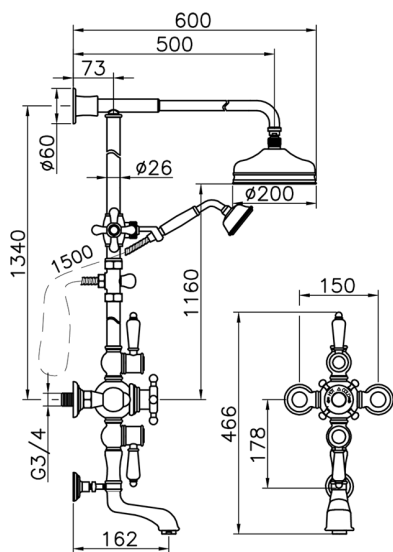

## 3-function Thermostatic bath set VICTORIAN\_592.VN21H.

MODEL **592.VN21H.**

3-function Thermostatic bath set, 2-outlet diverter, not Adjustable Column, 2 Stopvalves, sliding handshower bracket, 78 mm Brass Classic one spray handshower, 200 mm Brass round headshower, 150 cm Brass flexible hose

### CHARACTERISTICS

Cartridge Spare Parts **24.04A.PP**  
**8x20 Plus P Thermostatic Valve**