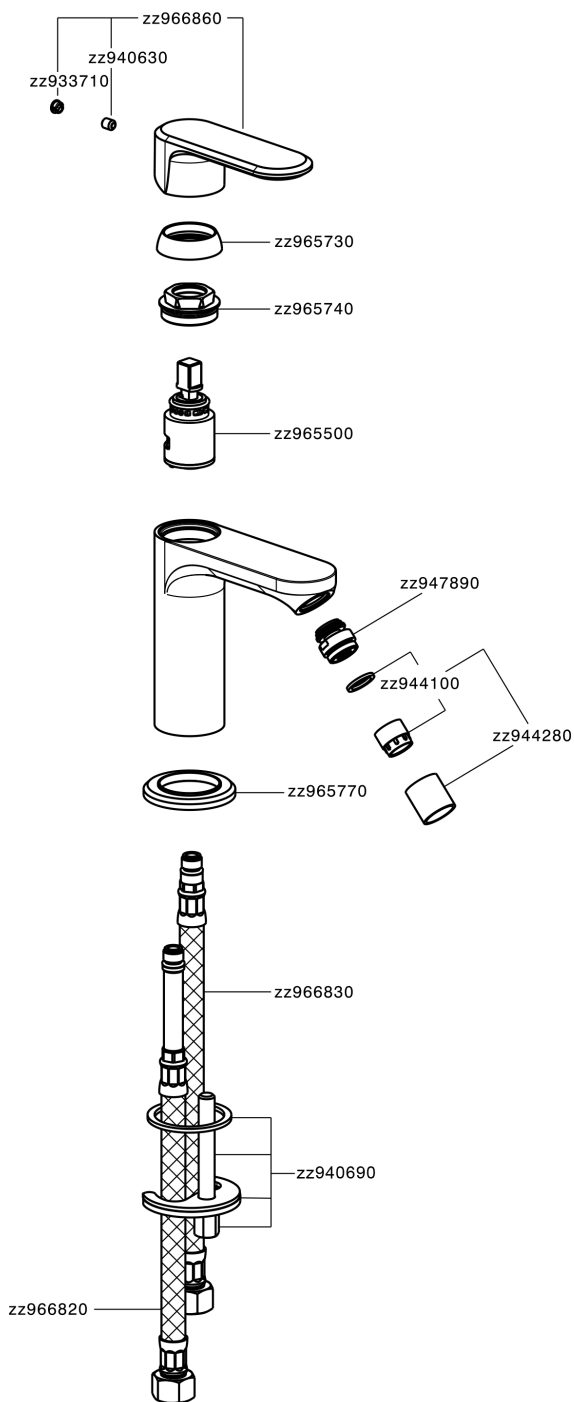

## Single lever bidet mixer LEVITY\_LY000560

MODEL **LY000560**

Single lever bidet mixer, without automatic pop-up waste, G.3/8" stainless steel flexible hose

### CHARACTERISTICS

Cartridge Spare Parts **ZZ96550000**

**25 mm Cartridge**

## Single lever bidet mixer LEVITY\_LY000560

LY000560

<https://en.huberitalia.com/single-lever-bidet-mixer-levity-ly000560>

2026-04-06