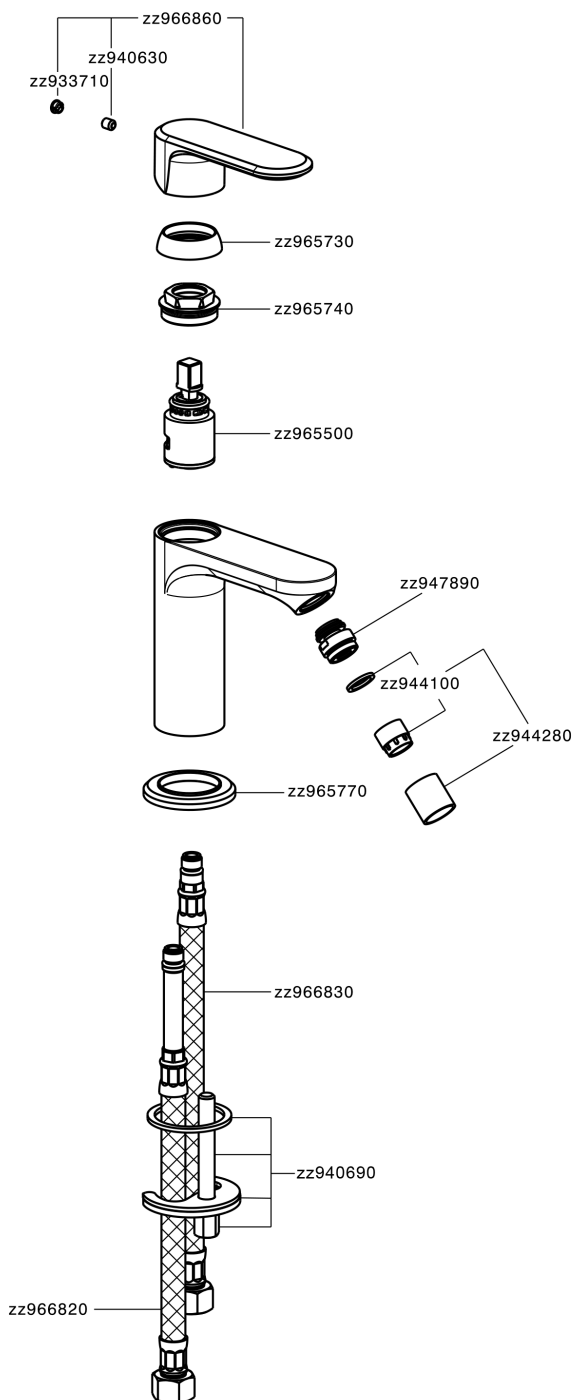

Single lever bidet mixer LEVITY_LY000560

MODEL **LY000560**

Single lever bidet mixer, without automatic pop-up waste, G.3/8" stainless steel flexible hose

AVAILABLE FINISHINGS

-  **21** 21 Chrome
-  **2B** 2B Polished Nickel
-  **2F** 2F Brushed Nickel
-  **40** 40 Matt Black
-  **4Q** 4Q Matt White

CHARACTERISTICS

Cartridge Spare Parts **ZZ96550000**

25 mm Cartridge

Single lever bidet mixer LEVITY_LY000560

LY000560

<https://en.huberitalia.com/single-lever-bidet-mixer-levity-ly000560>

2026-04-06