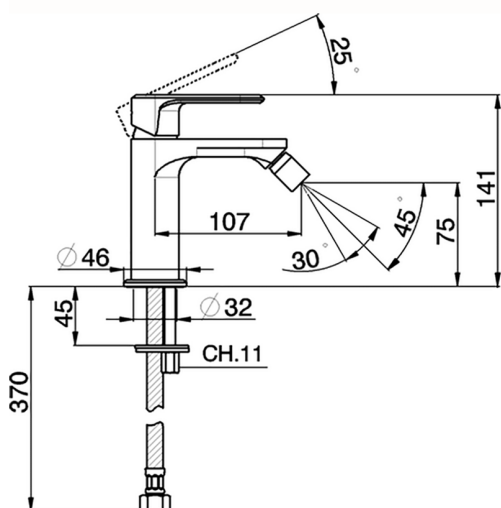

Single lever bidet mixer LEVITY_LY000560

MODEL **LY000560**

Single lever bidet mixer, without automatic pop-up waste, G.3/8" stainless steel flexible hose

AVAILABLE FINISHINGS

-  **21** 21 Chrome
-  **2B** 2B Polished Nickel
-  **2F** 2F Brushed Nickel
-  **40** 40 Matt Black
-  **4Q** 4Q Matt White

CHARACTERISTICS

Cartridge Spare Parts **ZZ96550000**

25 mm Cartridge

Single lever bidet mixer LEVITY_LY000560

LY000560

<https://en.huberitalia.com/single-lever-bidet-mixer-levity-ly000560>

2026-04-06