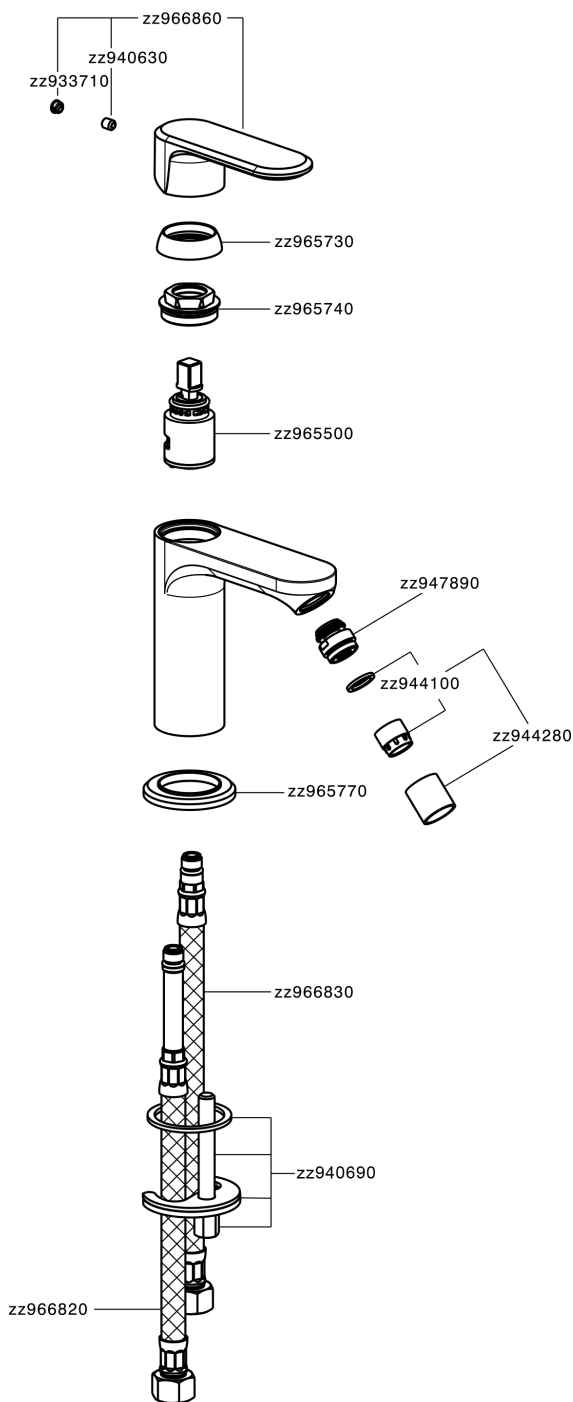

Single lever bidet mixer LEVITY_LY000560

MODEL **LY000560**

Single lever bidet mixer, without automatic pop-up waste, G.3/8" stainless steel flexible hose

AVAILABLE FINISHINGS

-  **21** 21 Chrome
-  **2B** 2B Polished Nickel
-  **2F** 2F Brushed Nickel
-  **40** 40 Matt Black
-  **4Q** 4Q Matt White

CHARACTERISTICS

Cartridge Spare Parts **ZZ96550000**

25 mm Cartridge

Single lever bidet mixer LEVITY_LY000560

LY000560

<https://en.huberitalia.com/single-lever-bidet-mixer-levity-ly000560>

2026-06-06