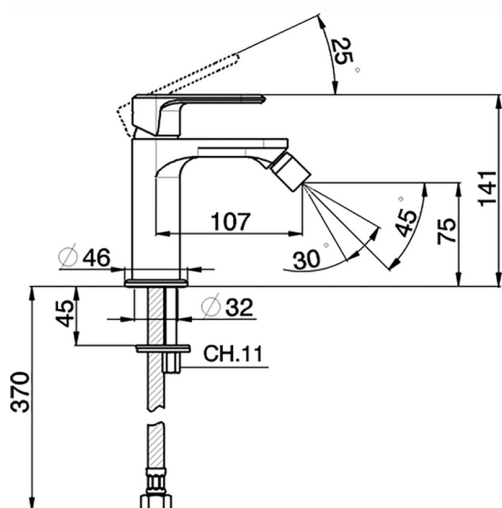

Single lever bidet mixer LEVITY_LY000560

MODEL **LY000560**

Single lever bidet mixer, without automatic pop-up waste, G.3/8" stainless steel flexible hose

AVAILABLE FINISHINGS

-  **21** 21 Chrome
-  **2B** 2B Polished Nickel
-  **2F** 2F Brushed Nickel
-  **40** 40 Matt Black
-  **4Q** 4Q Matt White

CHARACTERISTICS

Cartridge Spare Parts **ZZ96550000**

25 mm Cartridge

Single lever bidet mixer LEVITY_LY000560

LY000560

<https://en.huberitalia.com/single-lever-bidet-mixer-levity-ly000560>

2026-06-06