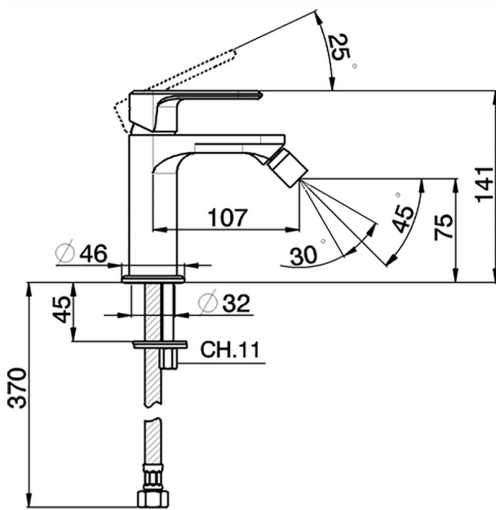

## Single lever bidet mixer LEVITY\_LY000560

MODEL **LY000560**

Single lever bidet mixer, without automatic pop-up waste, G.3/8" stainless steel flexible hose

### CHARACTERISTICS

Cartridge Spare Parts **ZZ96550000**

**25 mm Cartridge**