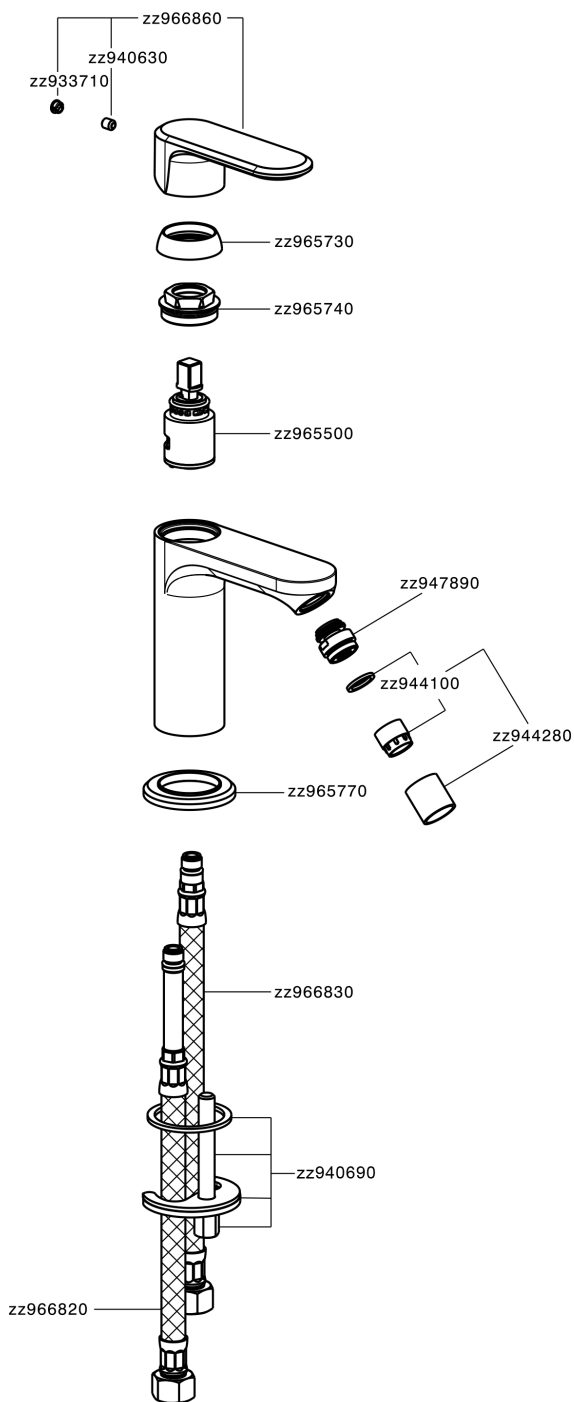

Single lever bidet mixer LEVITY_LY000560

MODEL **LY000560**

Single lever bidet mixer, without automatic pop-up waste, G.3/8" stainless steel flexible hose

AVAILABLE FINISHINGS

-  **21** 21 Chrome
-  **2B** 2B Polished Nickel
-  **2F** 2F Brushed Nickel
-  **40** 40 Matt Black
-  **4Q** 4Q Matt White

CHARACTERISTICS

Cartridge Spare Parts **ZZ96550000**

25 mm Cartridge

Single lever bidet mixer LEVITY_LY000560

LY000560

<https://en.huberitalia.com/single-lever-bidet-mixer-levity-ly000560>

2026-04-08