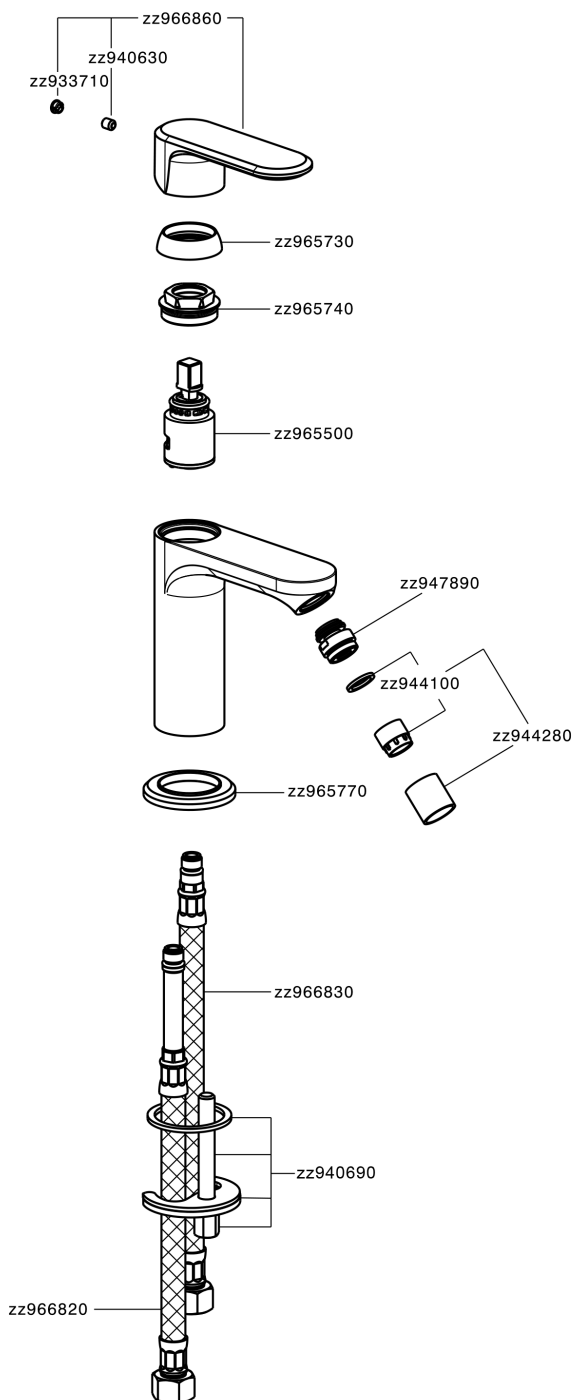

## Single lever bidet mixer LEVITY\_LY000560

MODEL **LY000560**

Single lever bidet mixer, without automatic pop-up waste, G.3/8" stainless steel flexible hose

### CHARACTERISTICS

Cartridge Spare Parts **ZZ96550000**

**25 mm Cartridge**

## Single lever bidet mixer LEVITY\_LY000560

LY000560

<https://en.huberitalia.com/single-lever-bidet-mixer-levity-ly000560>

2026-06-26