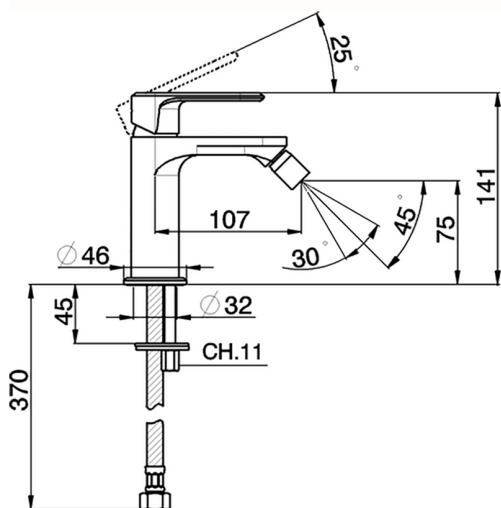

Single lever bidet mixer LEVITY_LY000560

MODEL **LY000560**

Single lever bidet mixer, without automatic pop-up waste, G.3/8" stainless steel flexible hose

AVAILABLE FINISHINGS

-  **21** 21 Chrome
-  **2B** 2B Polished Nickel
-  **2F** 2F Brushed Nickel
-  **40** 40 Matt Black
-  **4Q** 4Q Matt White

CHARACTERISTICS

Cartridge Spare Parts **ZZ96550000**

25 mm Cartridge

Single lever bidet mixer LEVITY_LY000560

LY000560

<https://en.huberitalia.com/single-lever-bidet-mixer-levity-ly000560>

2026-04-08