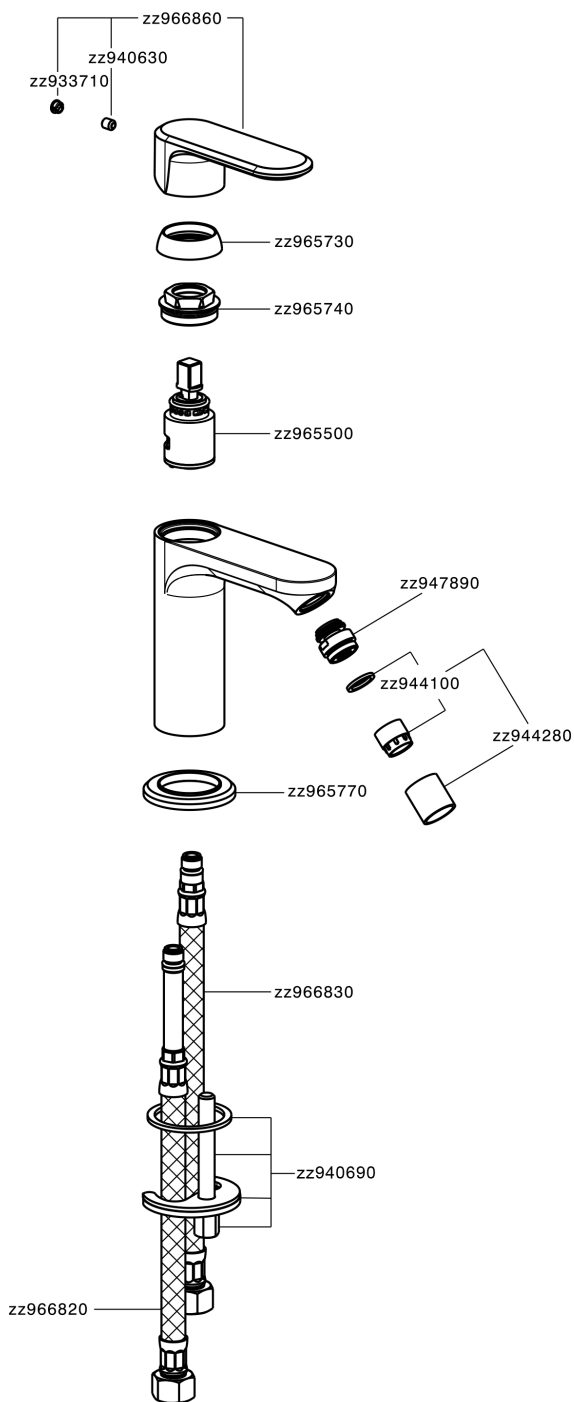

Single lever bidet mixer LEVITY_LY000560

MODEL **LY000560**

Single lever bidet mixer, without automatic pop-up waste, G.3/8" stainless steel flexible hose

AVAILABLE FINISHINGS

-  **21** 21 Chrome
-  **2B** 2B Polished Nickel
-  **2F** 2F Brushed Nickel
-  **40** 40 Matt Black
-  **4Q** 4Q Matt White

CHARACTERISTICS

Cartridge Spare Parts **ZZ96550000**

25 mm Cartridge

Single lever bidet mixer LEVITY_LY000560

LY000560

<https://en.huberitalia.com/single-lever-bidet-mixer-levity-ly000560>

2026-06-26