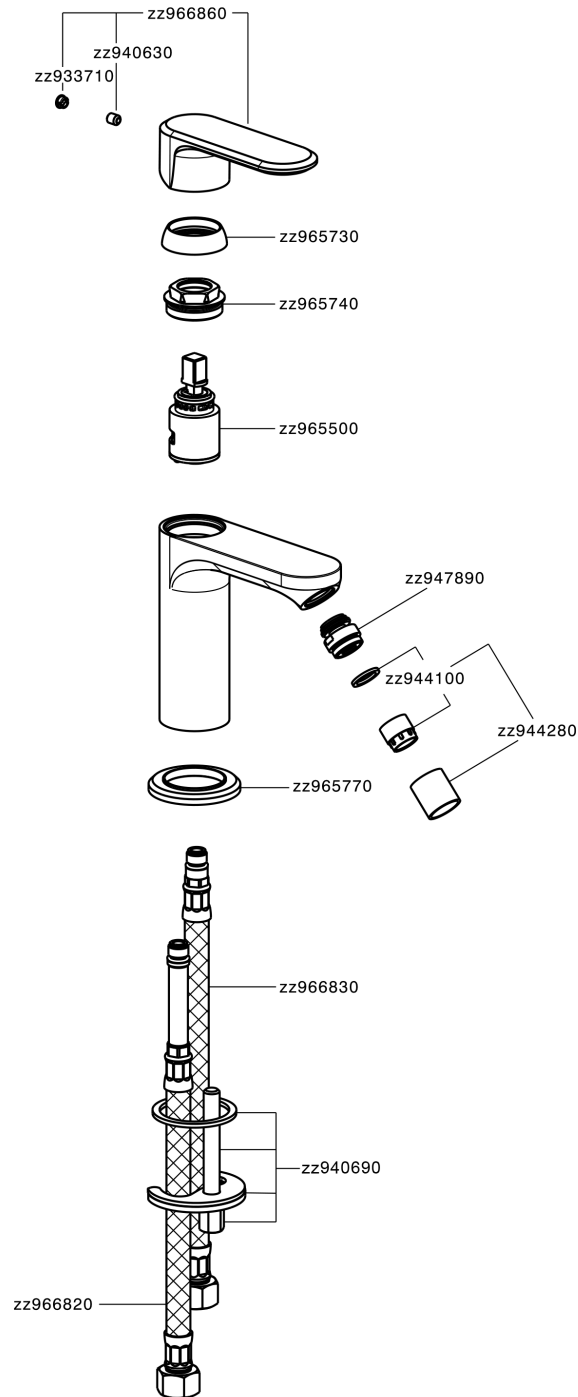

## Single lever bidet mixer LEVITY\_LY000560

MODEL **LY000560**

Single lever bidet mixer, without automatic pop-up waste, G.3/8" stainless steel flexible hose

### CHARACTERISTICS

Cartridge Spare Parts **ZZ96550000**

**25 mm Cartridge**

## Single lever bidet mixer LEVITY\_LY000560

LY000560

<https://en.huberitalia.com/single-lever-bidet-mixer-levity-ly000560>

2026-04-30