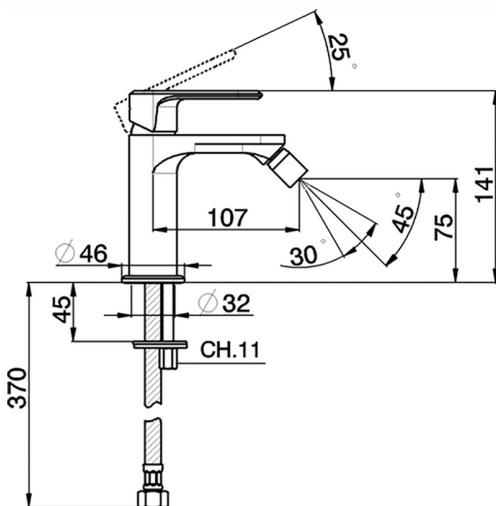

Single lever bidet mixer LEVITY_LY000560

MODEL **LY000560**

Single lever bidet mixer, without automatic pop-up waste, G.3/8" stainless steel flexible hose

AVAILABLE FINISHINGS

-  **21** 21 Chrome
-  **2B** 2B Polished Nickel
-  **2F** 2F Brushed Nickel
-  **40** 40 Matt Black
-  **4Q** 4Q Matt White

CHARACTERISTICS

Cartridge Spare Parts **ZZ96550000**

25 mm Cartridge

Single lever bidet mixer LEVITY_LY000560

LY000560

<https://en.huberitalia.com/single-lever-bidet-mixer-levity-ly000560>

2026-06-26