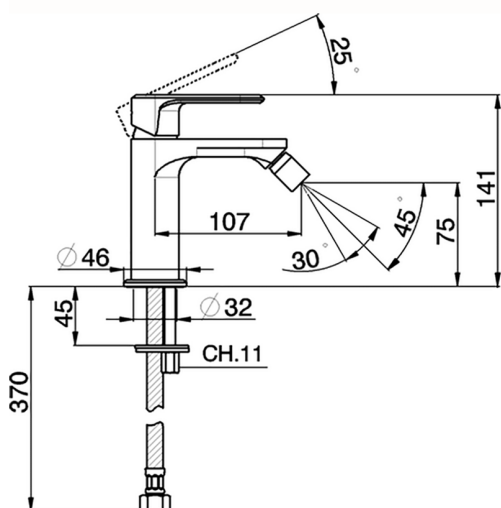

## Single lever bidet mixer LEVITY\_LY000560

MODEL **LY000560**

Single lever bidet mixer, without automatic pop-up waste, G.3/8" stainless steel flexible hose

### CHARACTERISTICS

Cartridge Spare Parts **ZZ96550000**

**25 mm Cartridge**